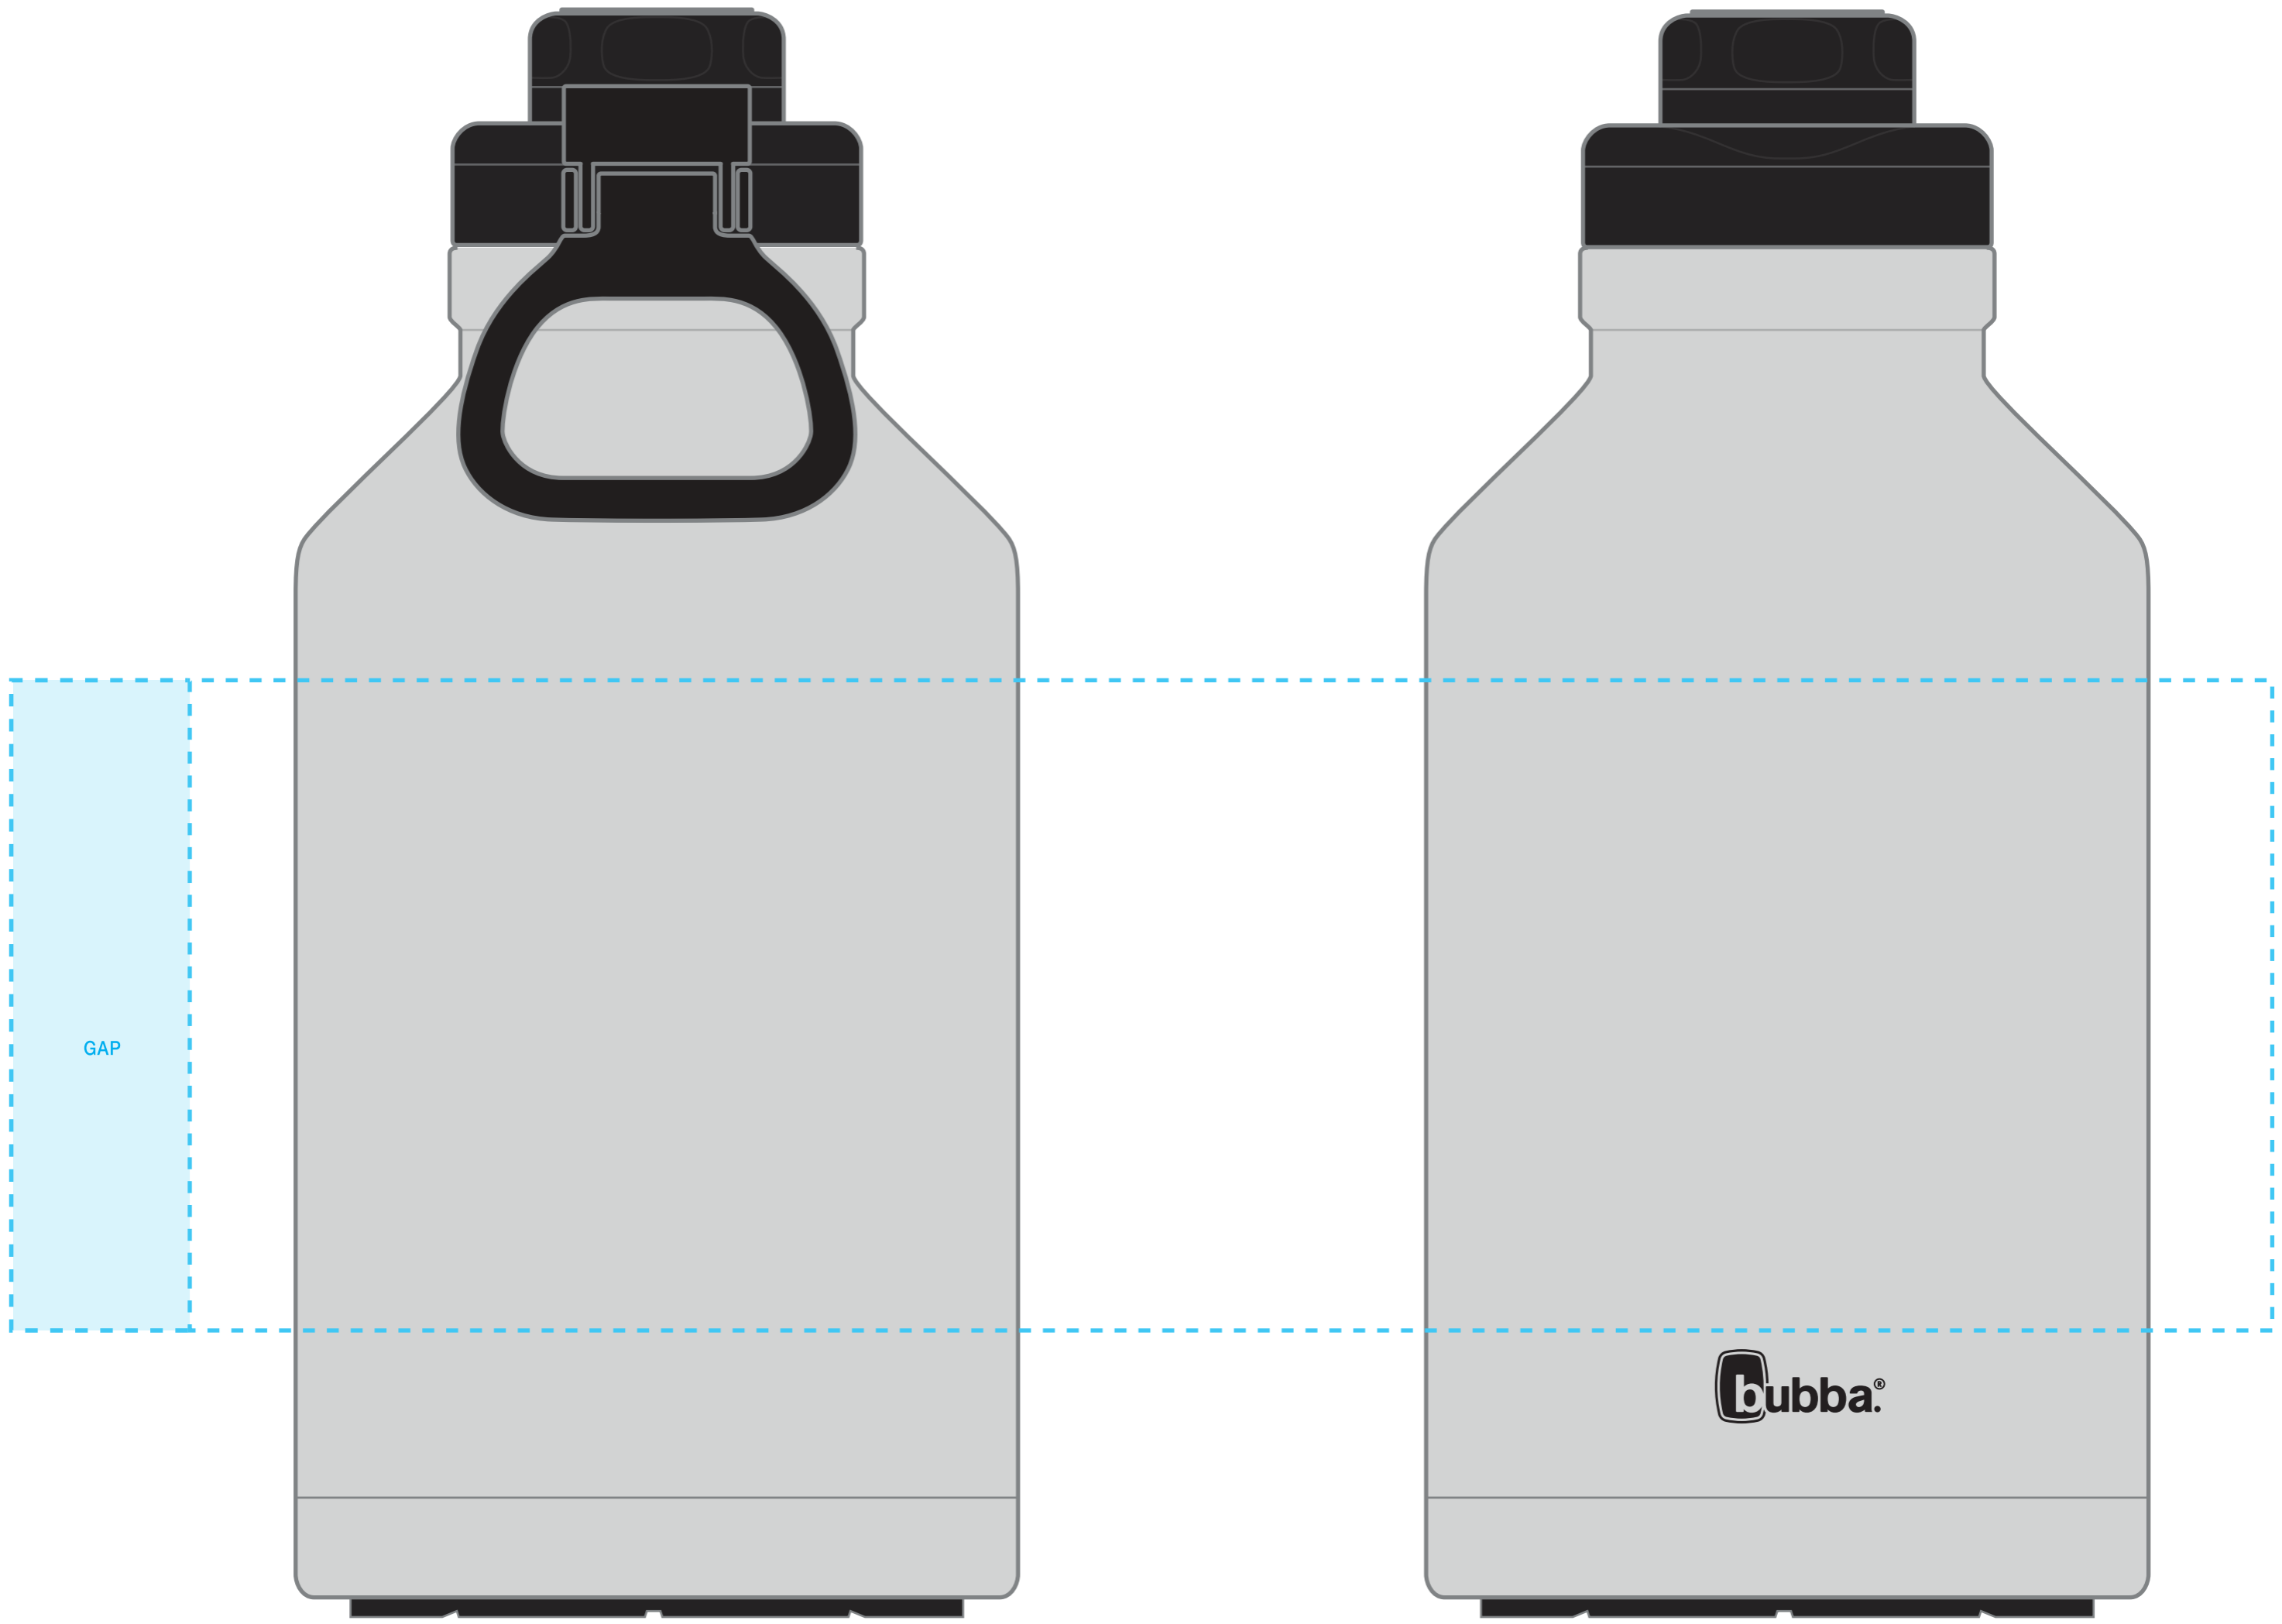

**\*BUBBA LOGOS WILL BE PRINTED A COLOR FROM WITHIN ARTWORK\***

**bubba® growler**  
AVAILABLE IMPRINT AREA [DASHED BLUE LINE] = 4.375" h x 4.5" w x 14" wrap  
[ 15.2" full wrap when printing more than one imprint color ]