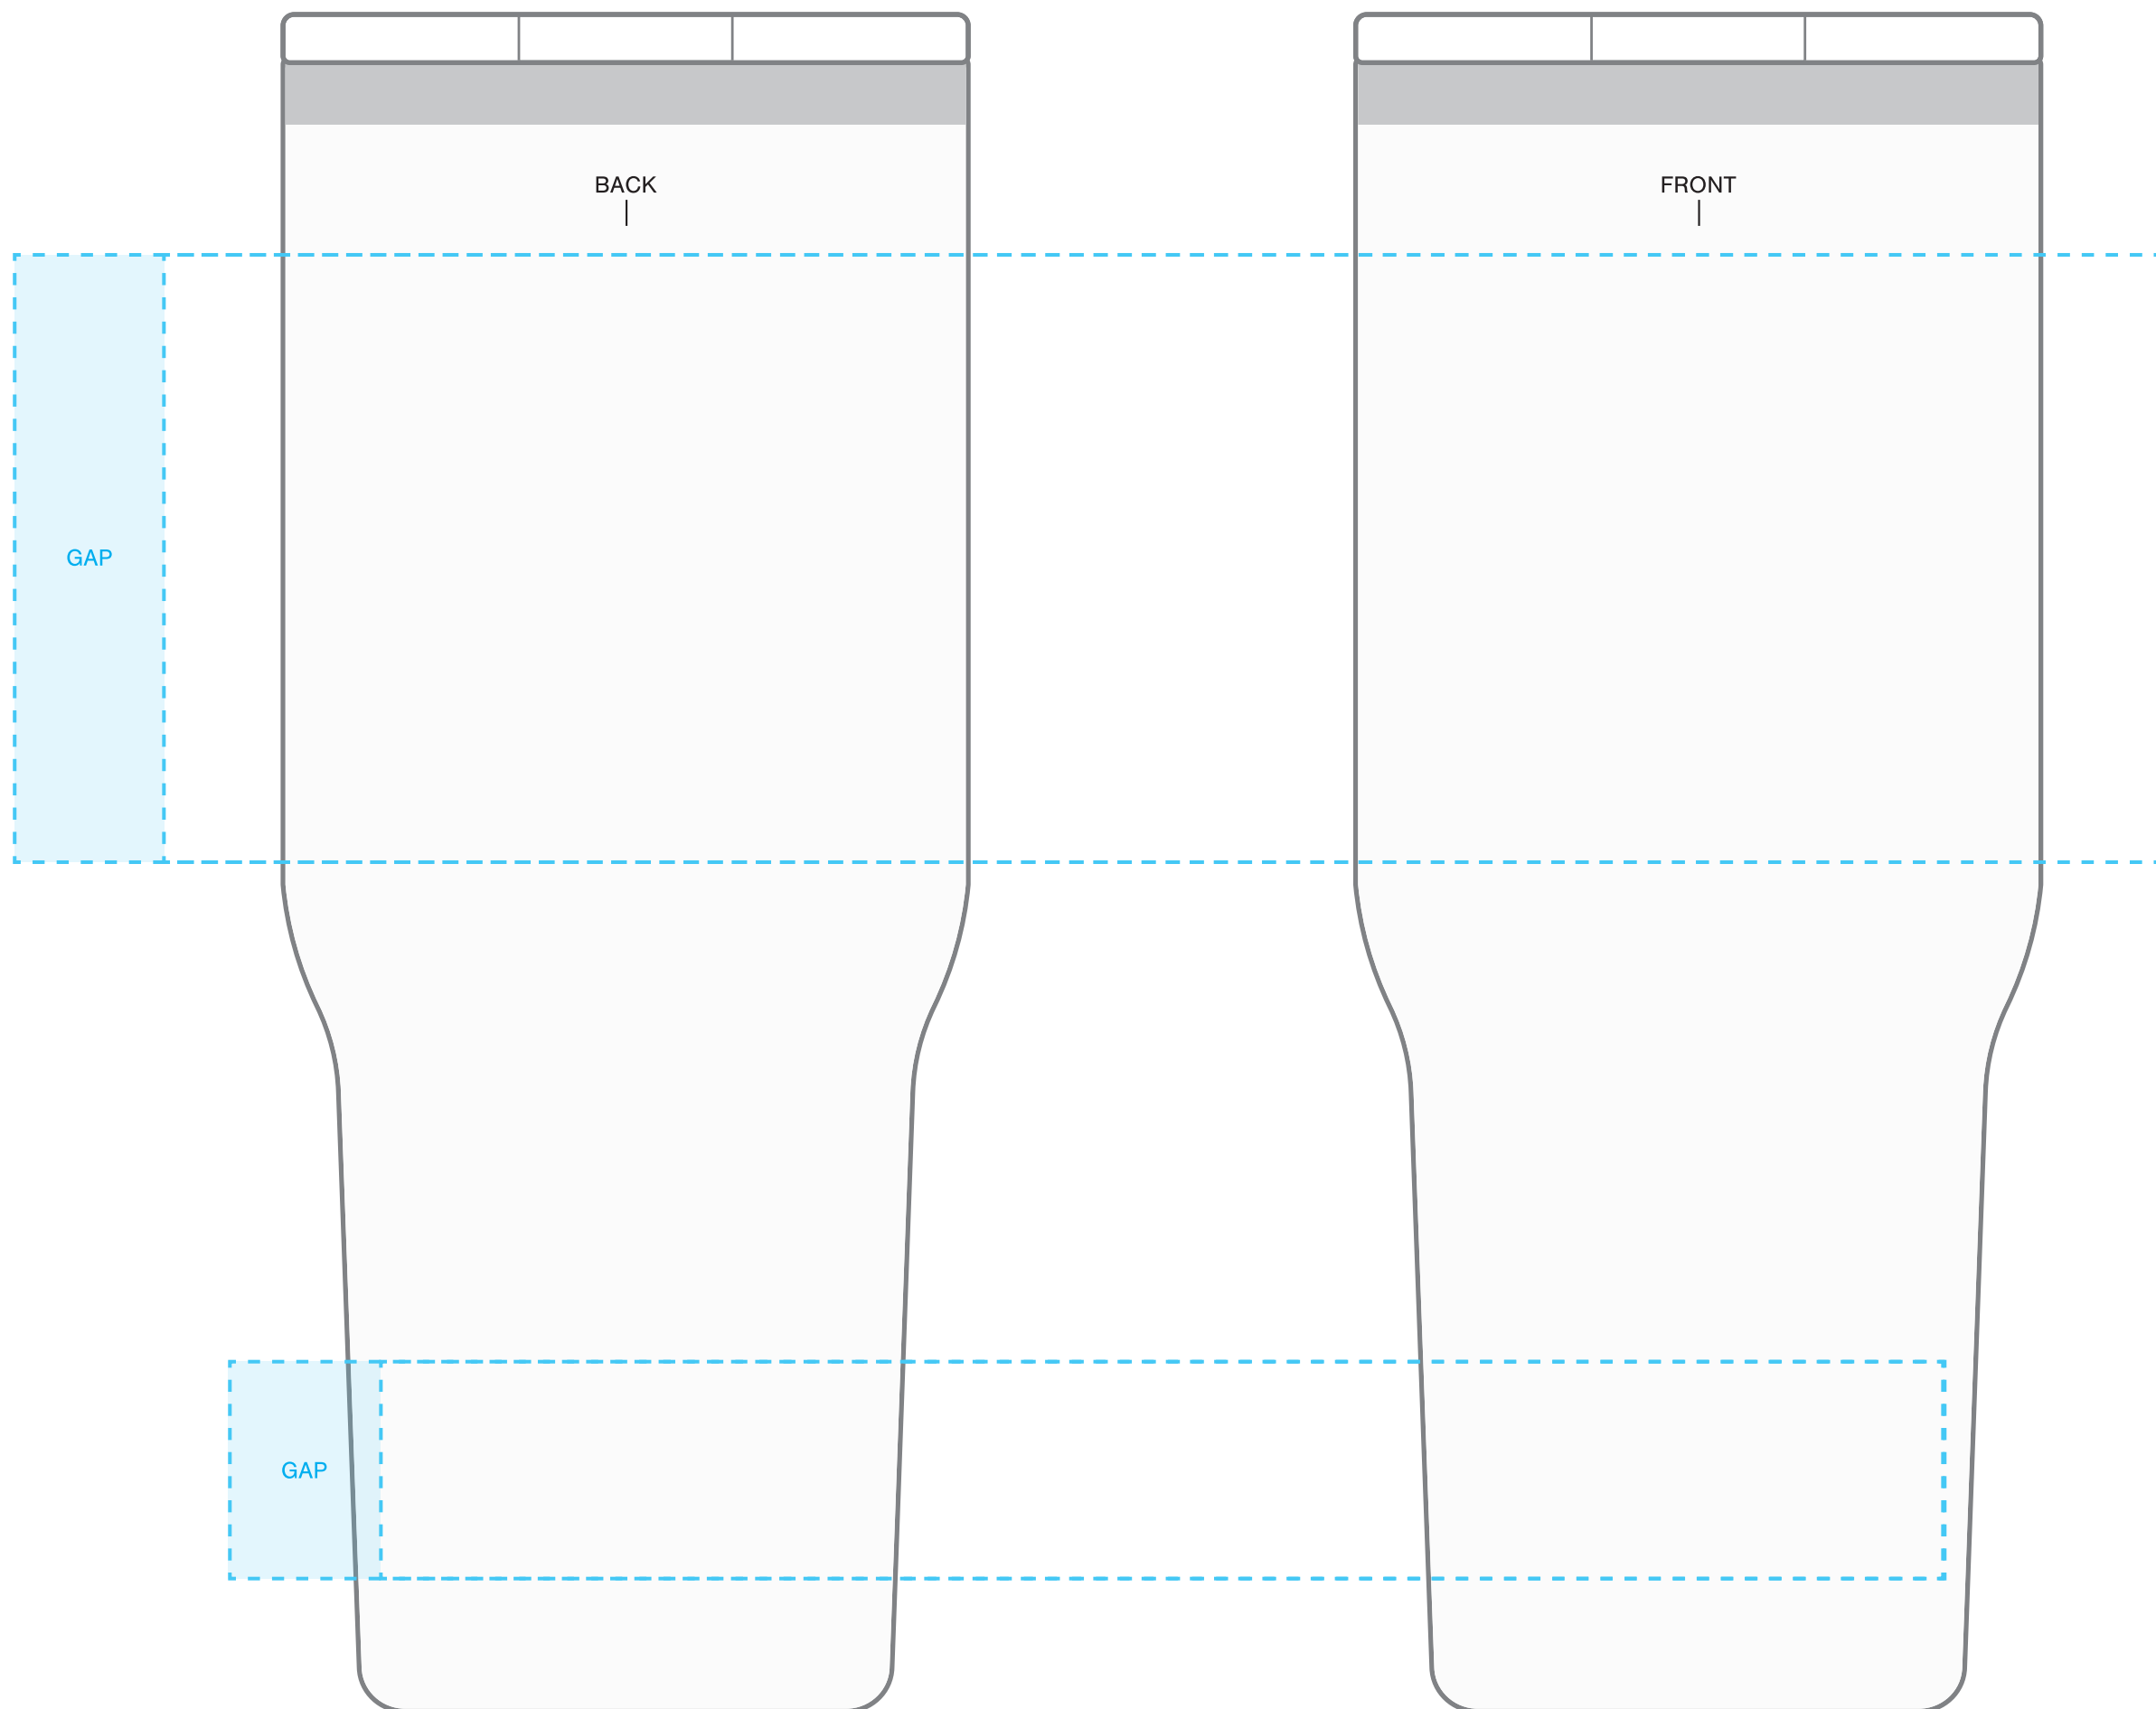

****CIRCLES/SQUARES WILL WARP ON TAPERED ITEM****

40 OZ ELIAS

AVAILABLE IMPRINT AREA = 3.5" h x 3.5" w x 11.5" wrap

[12.36" full wrap when printing more than one color]

LOWER AVAILABLE IMPRINT AREA = 1.25" h x 2.5" w x 9" wrap

[9.88" full wrap when printing more than one color]

NOT A PROOF — FOR CONCEPT PURPOSES ONLY

DESIGNATE PMS# TO CORRESPONDING COLOR #. USE PMS COLORS AND OUTLINE ANY FONTS BEFORE SUBMITTING WITH YOUR ORDER.

****CIRCLES/SQUARES WILL WARP ON TAPERED ITEM****

40 OZ ELIAS

D4 AVAILABLE IMPRINT AREA = 4.25" h x 3.5" w x 12.36" wrap

NOT A PROOF — FOR CONCEPT PURPOSES ONLY

OUTLINE ANY FONTS BEFORE SUBMITTING WITH YOUR ORDER.

****CIRCLES/SQUARES WILL WARP ON TAPERED ITEM****

40 OZ ELIAS

FOIL AVAILABLE IMPRINT AREA = 3.5" h x 3.5" w ONE -OR- TWO SIDED ONLY

NOT A PROOF — FOR CONCEPT PURPOSES ONLY

OUTLINE ANY FONTS BEFORE SUBMITTING WITH YOUR ORDER.