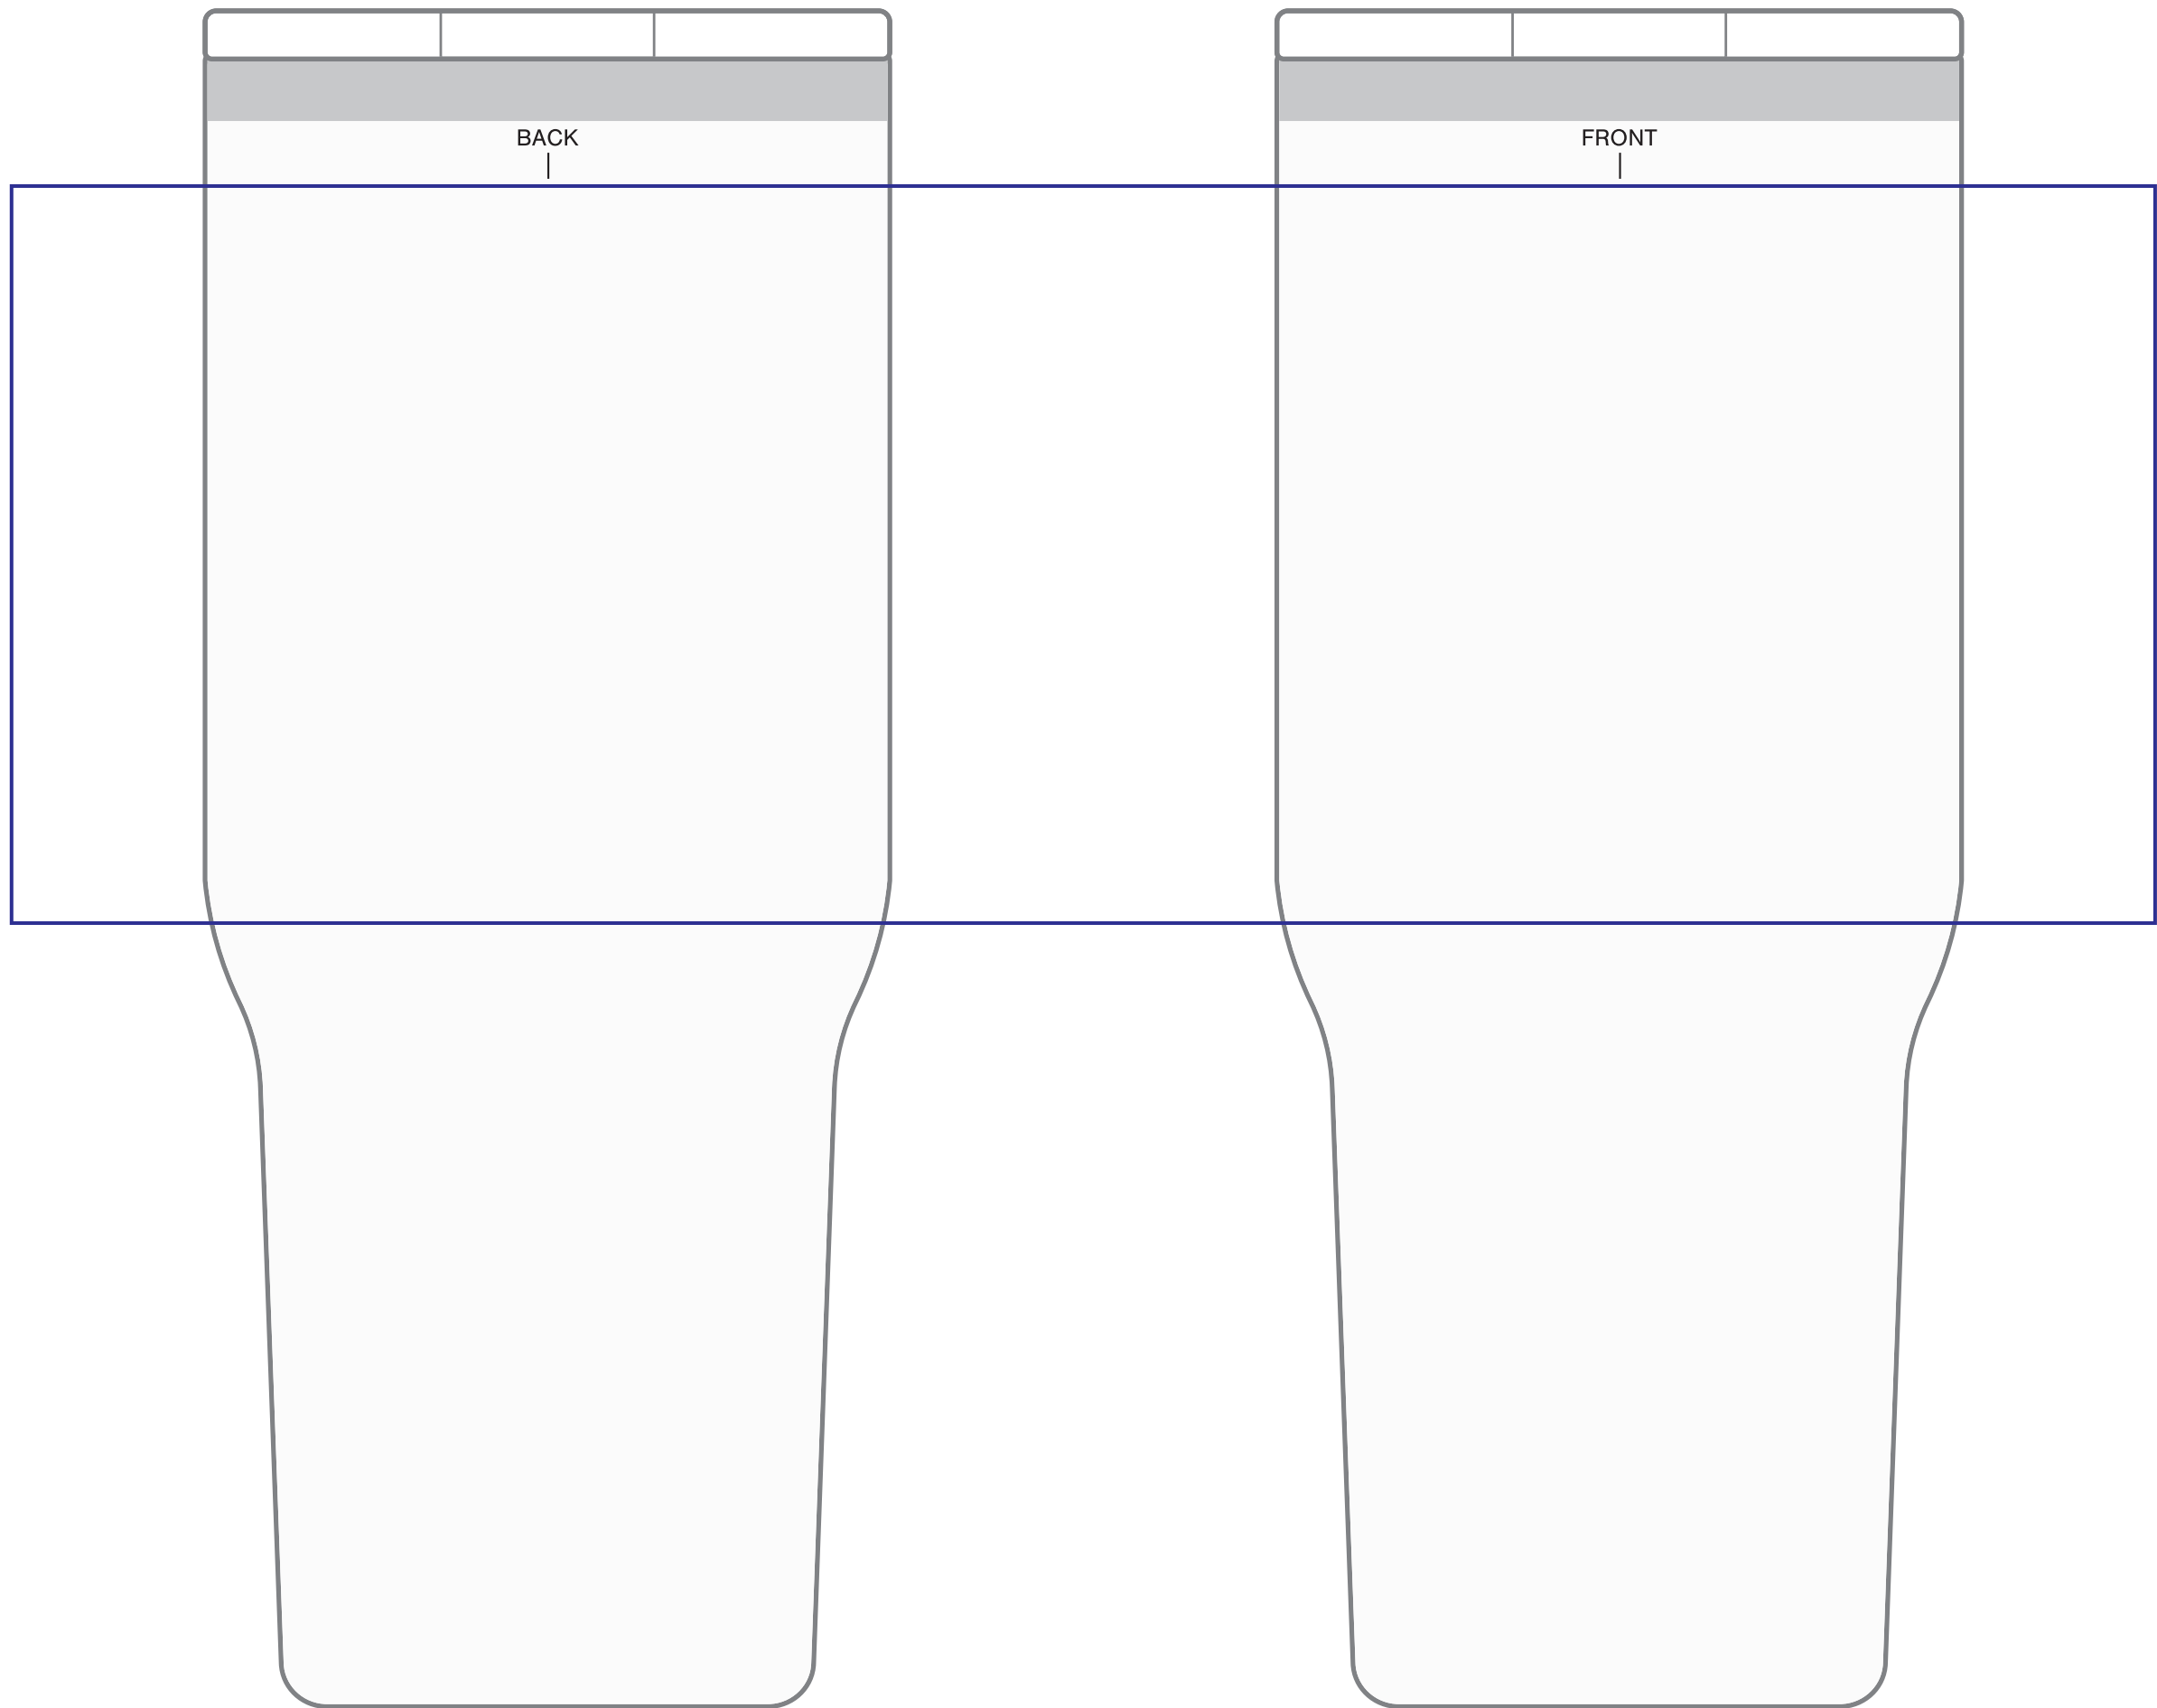

****CIRCLES/SQUARES WILL WARP ON TAPERED ITEM****

40 OZ ELIAS

AVAILABLE IMPRINT AREA = 3.5" h x 3.5" w x 11.5" wrap

[12.36" full wrap when printing more than one color]

LOWER AVAILABLE IMPRINT AREA = 1.25" h x 2.5" w x 9" wrap

[9.88" full wrap when printing more than one color]

NOT A PROOF — FOR CONCEPT PURPOSES ONLY

DESIGNATE PMS# TO CORRESPONDING COLOR #. USE PMS COLORS AND OUTLINE ANY FONTS BEFORE SUBMITTING WITH YOUR ORDER.

****CIRCLES/SQUARES WILL WARP ON TAPERED ITEM****

40 OZ ELIAS

D4 AVAILABLE IMPRINT AREA = 4.25" h x 3.5" w x 12.36" wrap

NOT A PROOF — FOR CONCEPT PURPOSES ONLY

OUTLINE ANY FONTS BEFORE SUBMITTING WITH YOUR ORDER.