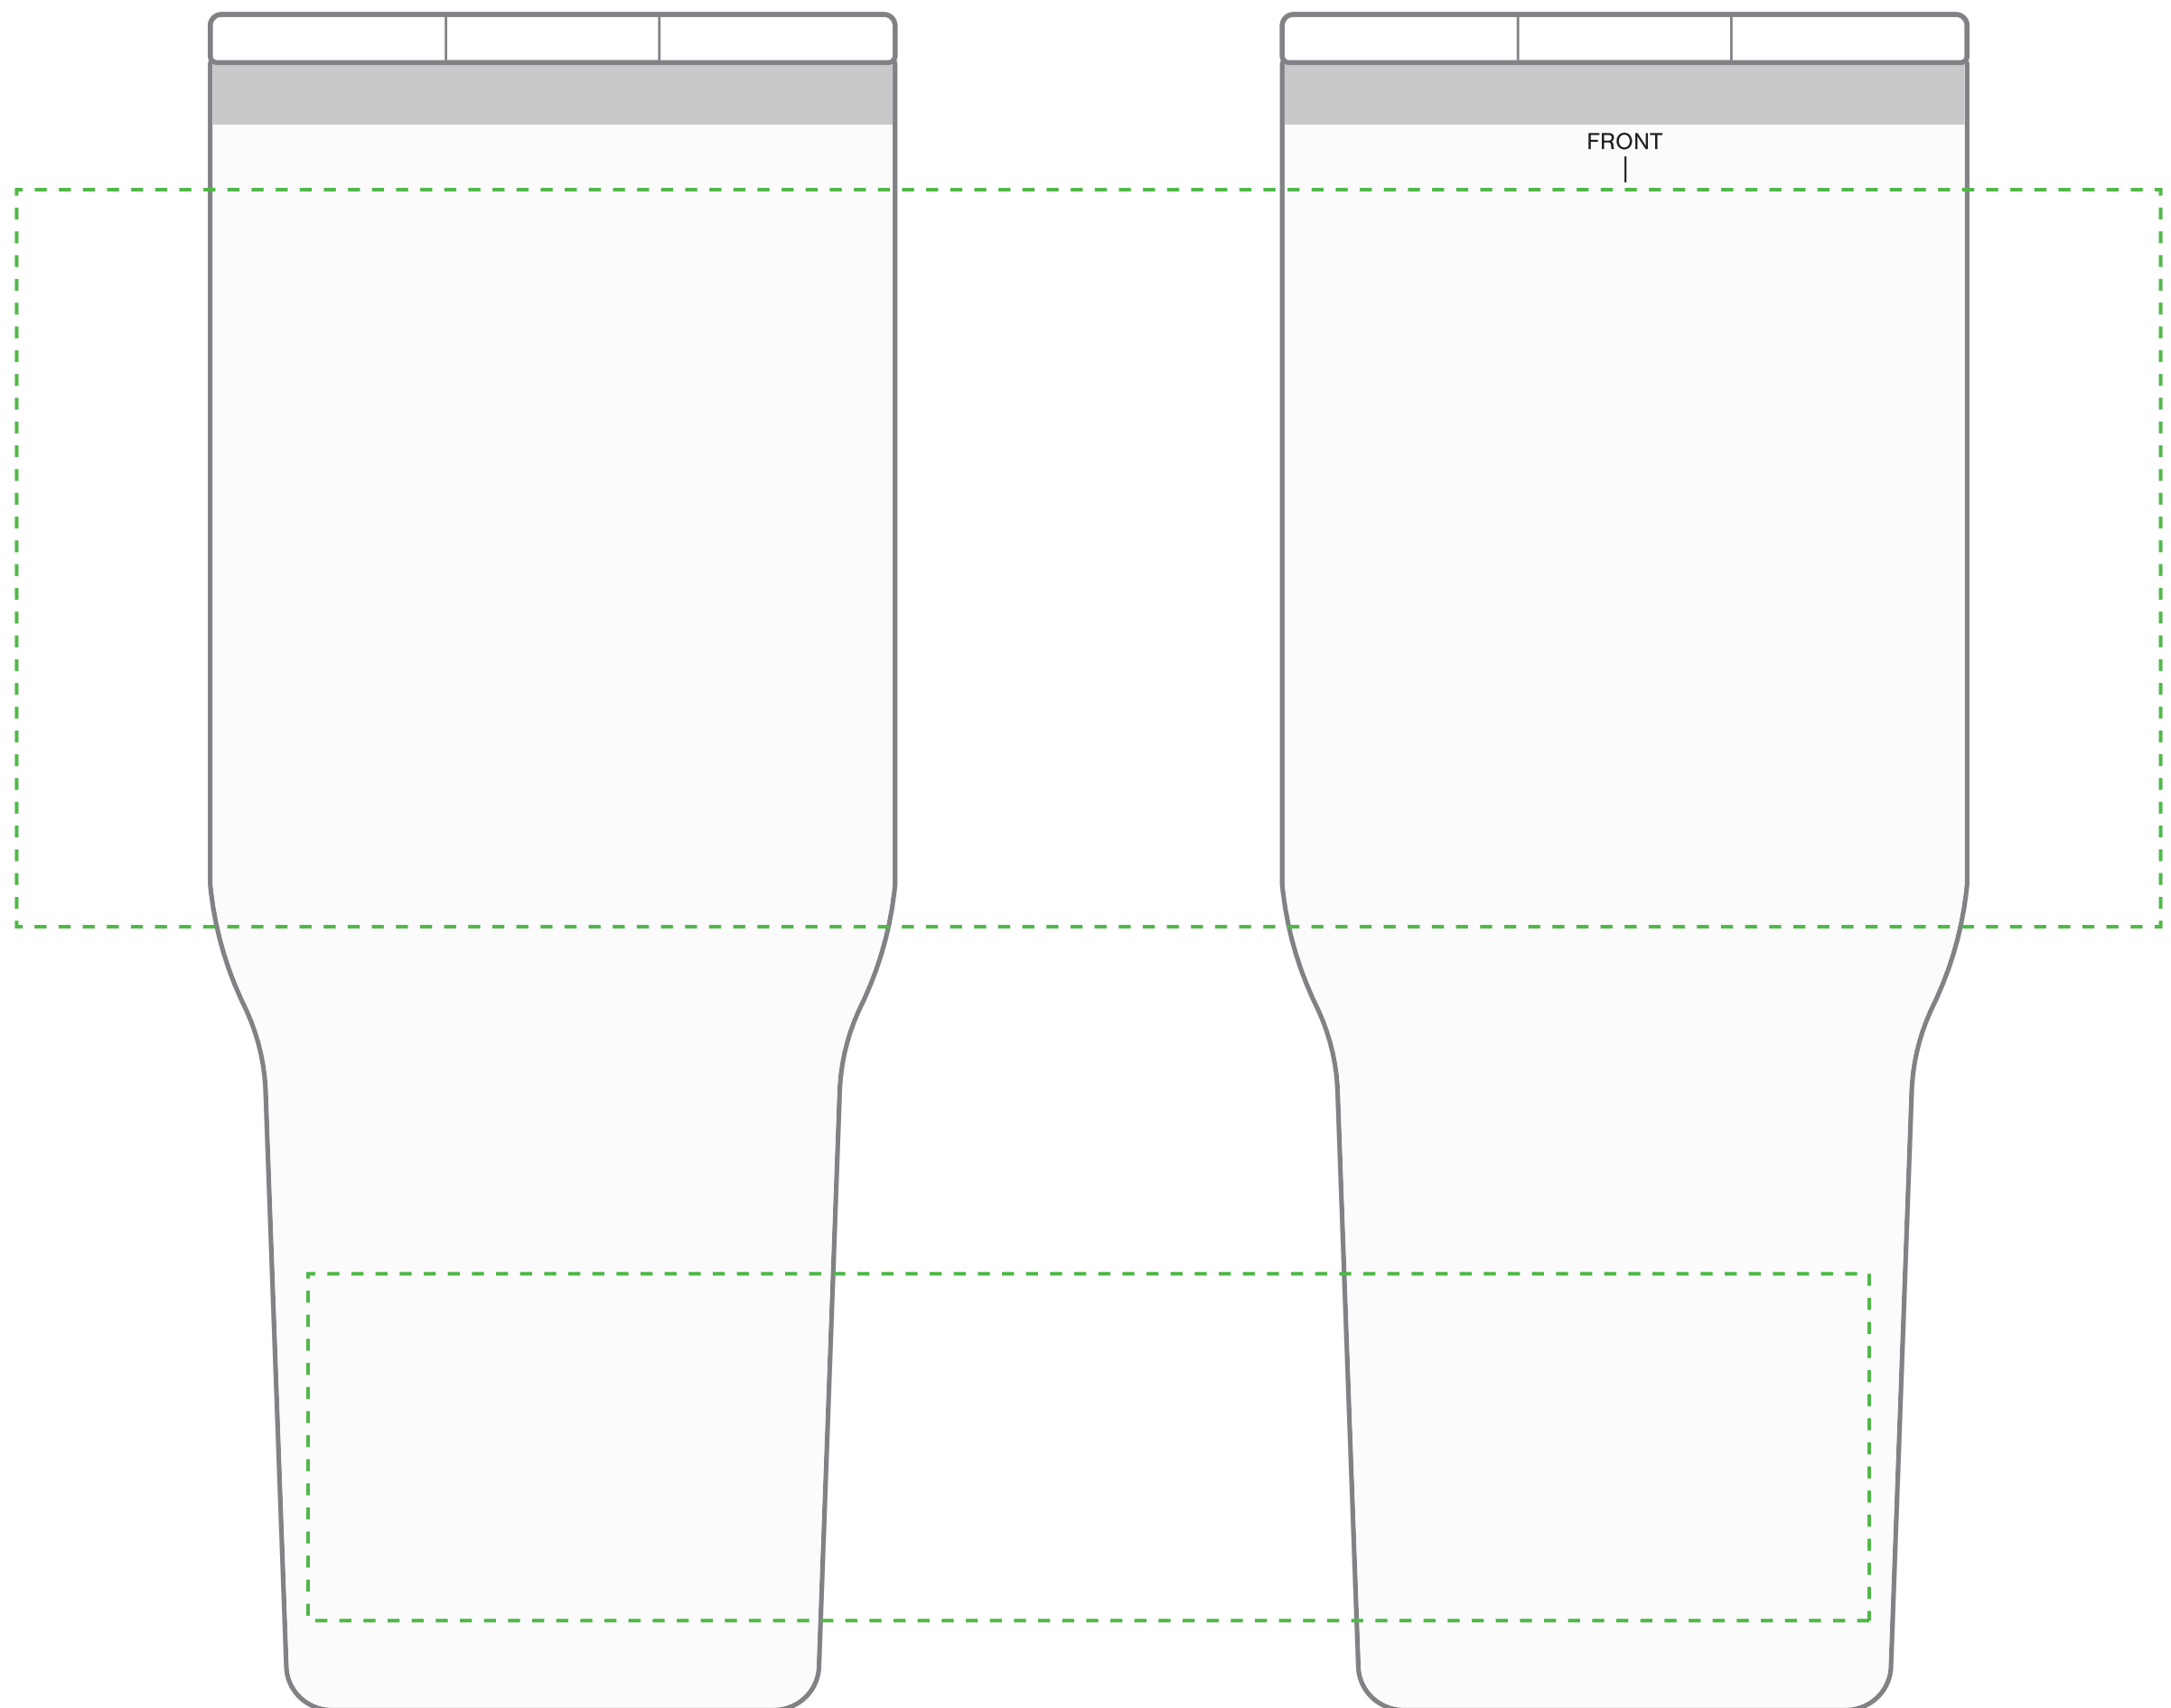

INSTRUCTIONS:

1. OPEN TEMPLATE IN ADOBE ILLUSTRATOR OR YOUR PREFERRED GRAPHICS EDITOR.
2. PLACE ARTWORK IN DESIGNATED AREA.
3. SUBMIT YOUR FINAL DESIGN TO OUR VIRTUAL TEAM FOR MOCKUPS OR DIRECTLY TO OUR ORDER PROCESSING TEAM FOR PROOFS.

CIRCLES/SQUARES WILL WARP ON TAPERED ITEM

LASERX NOT AVAILABLE ON STAINLESS ITEMS.

40 OZ ELIAS

LASERX AVAILABLE IMPRINT AREA = 4.25" h x 3.5" w x 12.36" wrap

LASERX LOWER AVAILABLE IMPRINT AREA = 2" h x 2.5" w x 9.88" wrap

NOT A PROOF — FOR CONCEPT PURPOSES ONLY

OUTLINE ANY FONTS BEFORE SUBMITTING WITH YOUR ORDER.