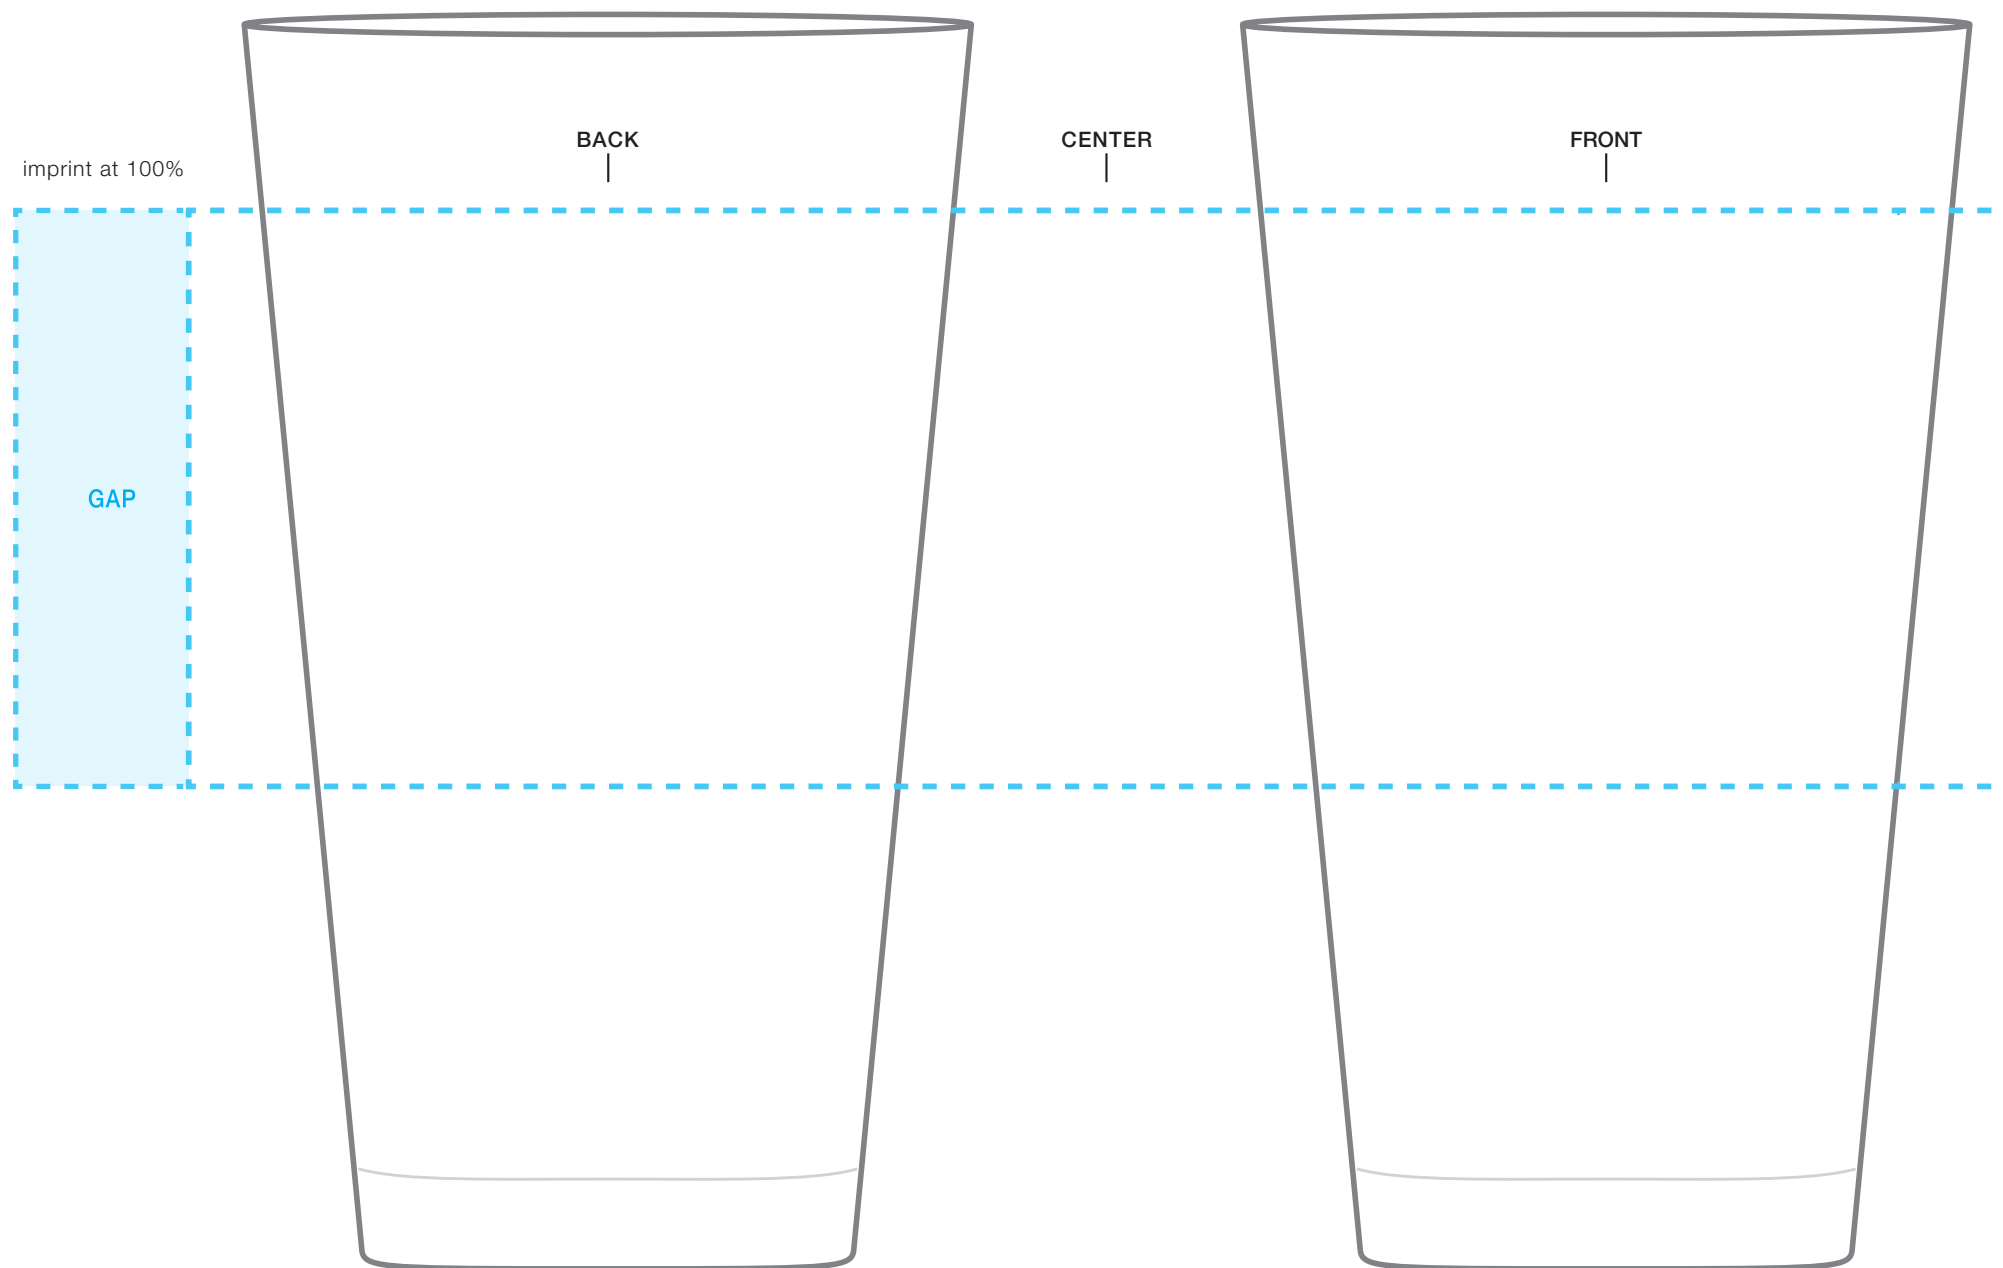

****CIRCLES/SQUARES WILL WARP ON TAPERED ITEM****

20 oz mixing glass

AVAILABLE IMPRINT AREA [DASHED BLUE LINE] = 3" h x 3" w x 9.5" wrap
[10.4" full wrap when printing more than one imprint color]

**NOT A PROOF
FOR CONCEPT PURPOSES ONLY**
PLEASE DESIGNATE PMS# TO CORRESPONDING COLOR #
PLEASE USE PMS COLORS AND OUTLINE ANY FONTS
BEFORE SENDING WITH YOUR ORDER