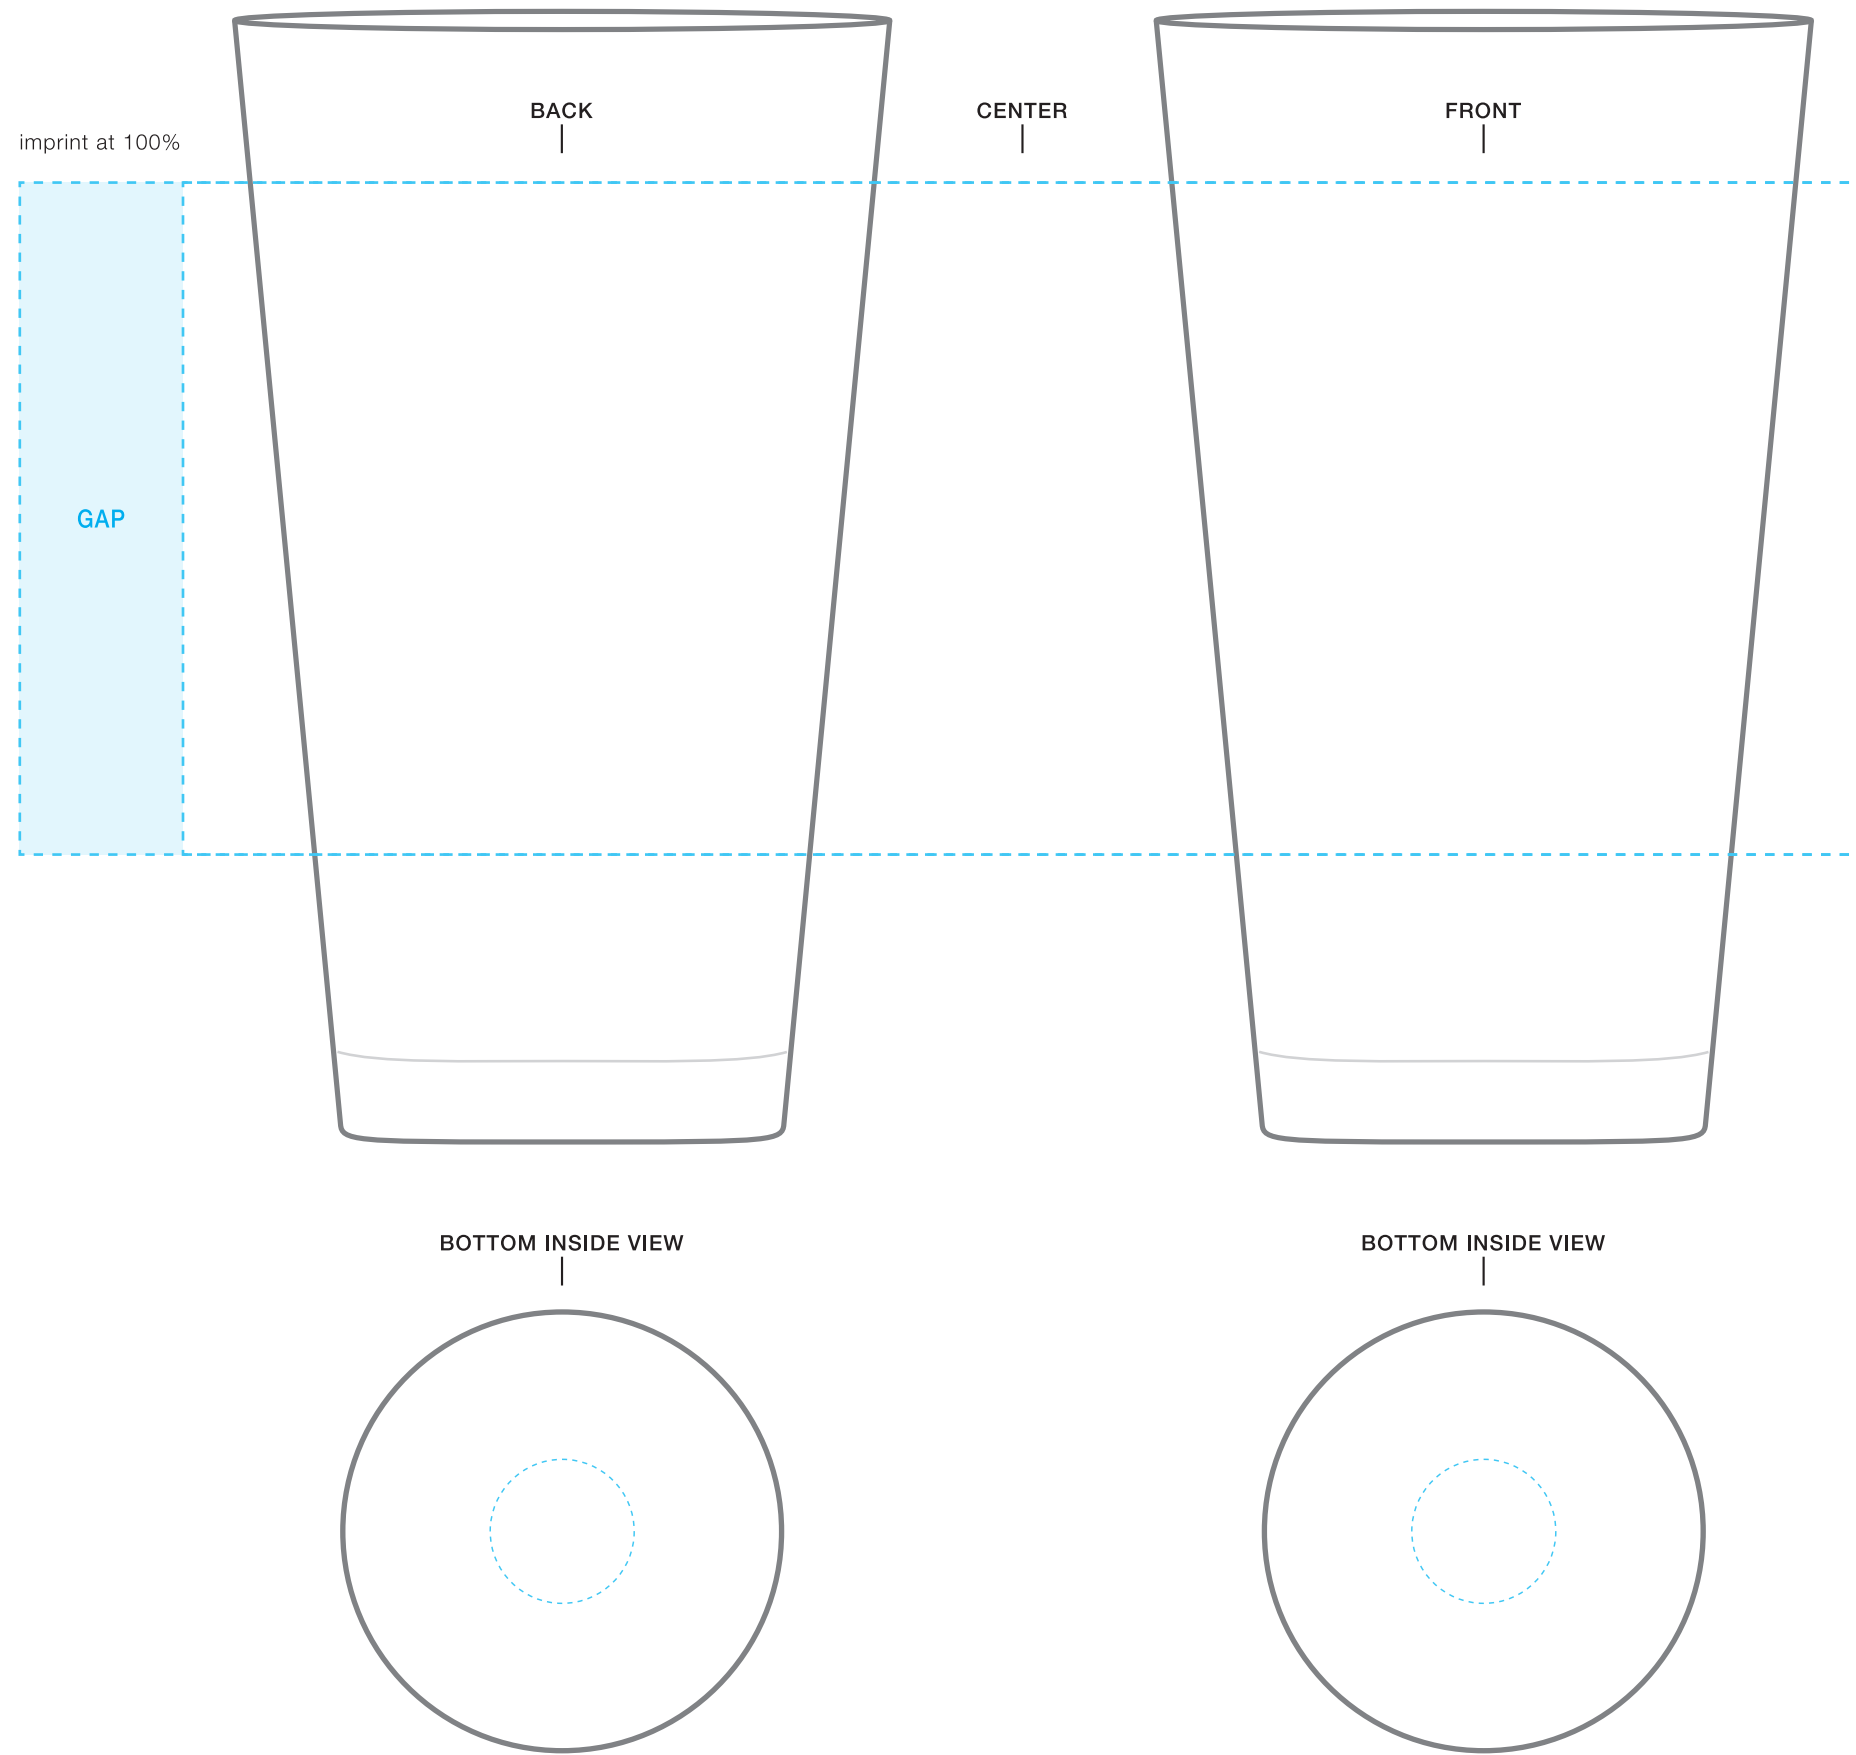

****CIRCLES/SQUARES WILL WARP ON TAPERED ITEM****

16 oz mixing glass
AVAILABLE IMPRINT AREA [DASHED BLUE LINE] = 3.5" h x 3" w x 8.75" wrap BOTTOM IMPRINT AREA = 0.75" diameter
[9.6" full wrap when printing more than one imprint color]