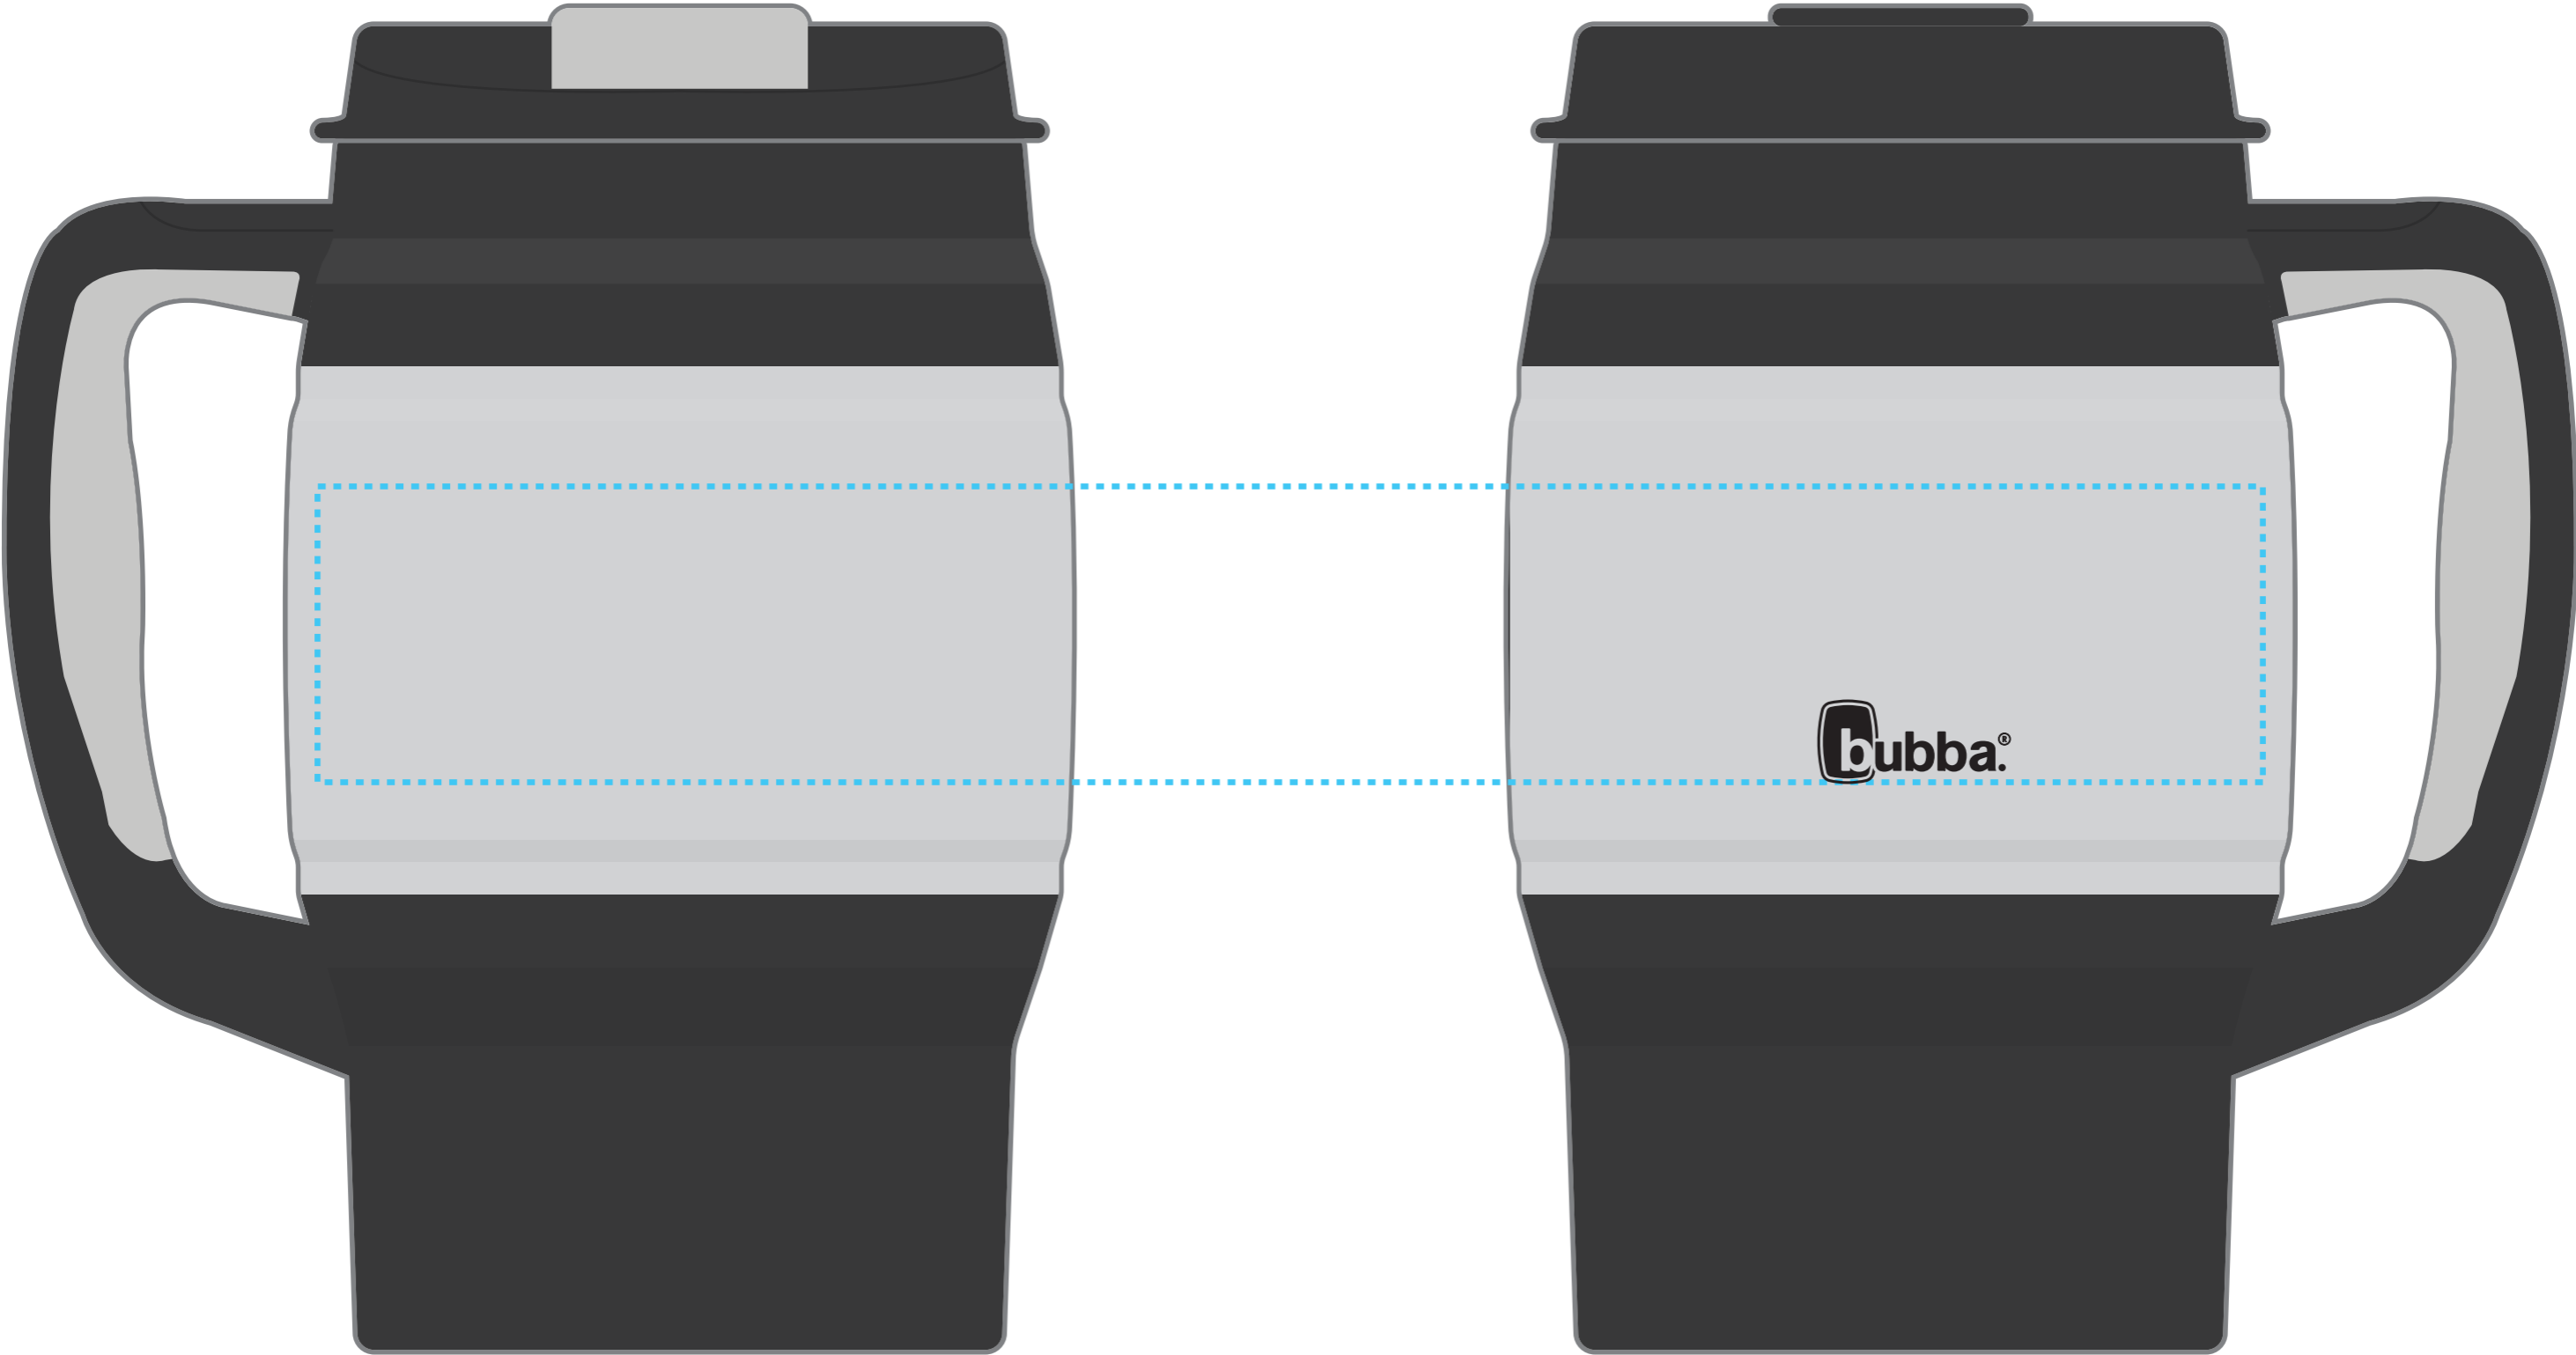

BUBBA LOGOS WILL BE PRINTED A COLOR FROM WITHIN ARTWORK

bubba® classic desk mug
AVAILABLE IMPRINT AREA [DASHED BLUE LINE] = 1.75" h x 4" w x 11.5" wrap

**NOT A PROOF
FOR CONCEPT PURPOSES ONLY**
PLEASE DESIGNATE PMS# TO CORRESPONDING COLOR #
PLEASE USE PMS COLORS AND OUTLINE ANY FONTS
BEFORE SENDING WITH YOUR ORDER