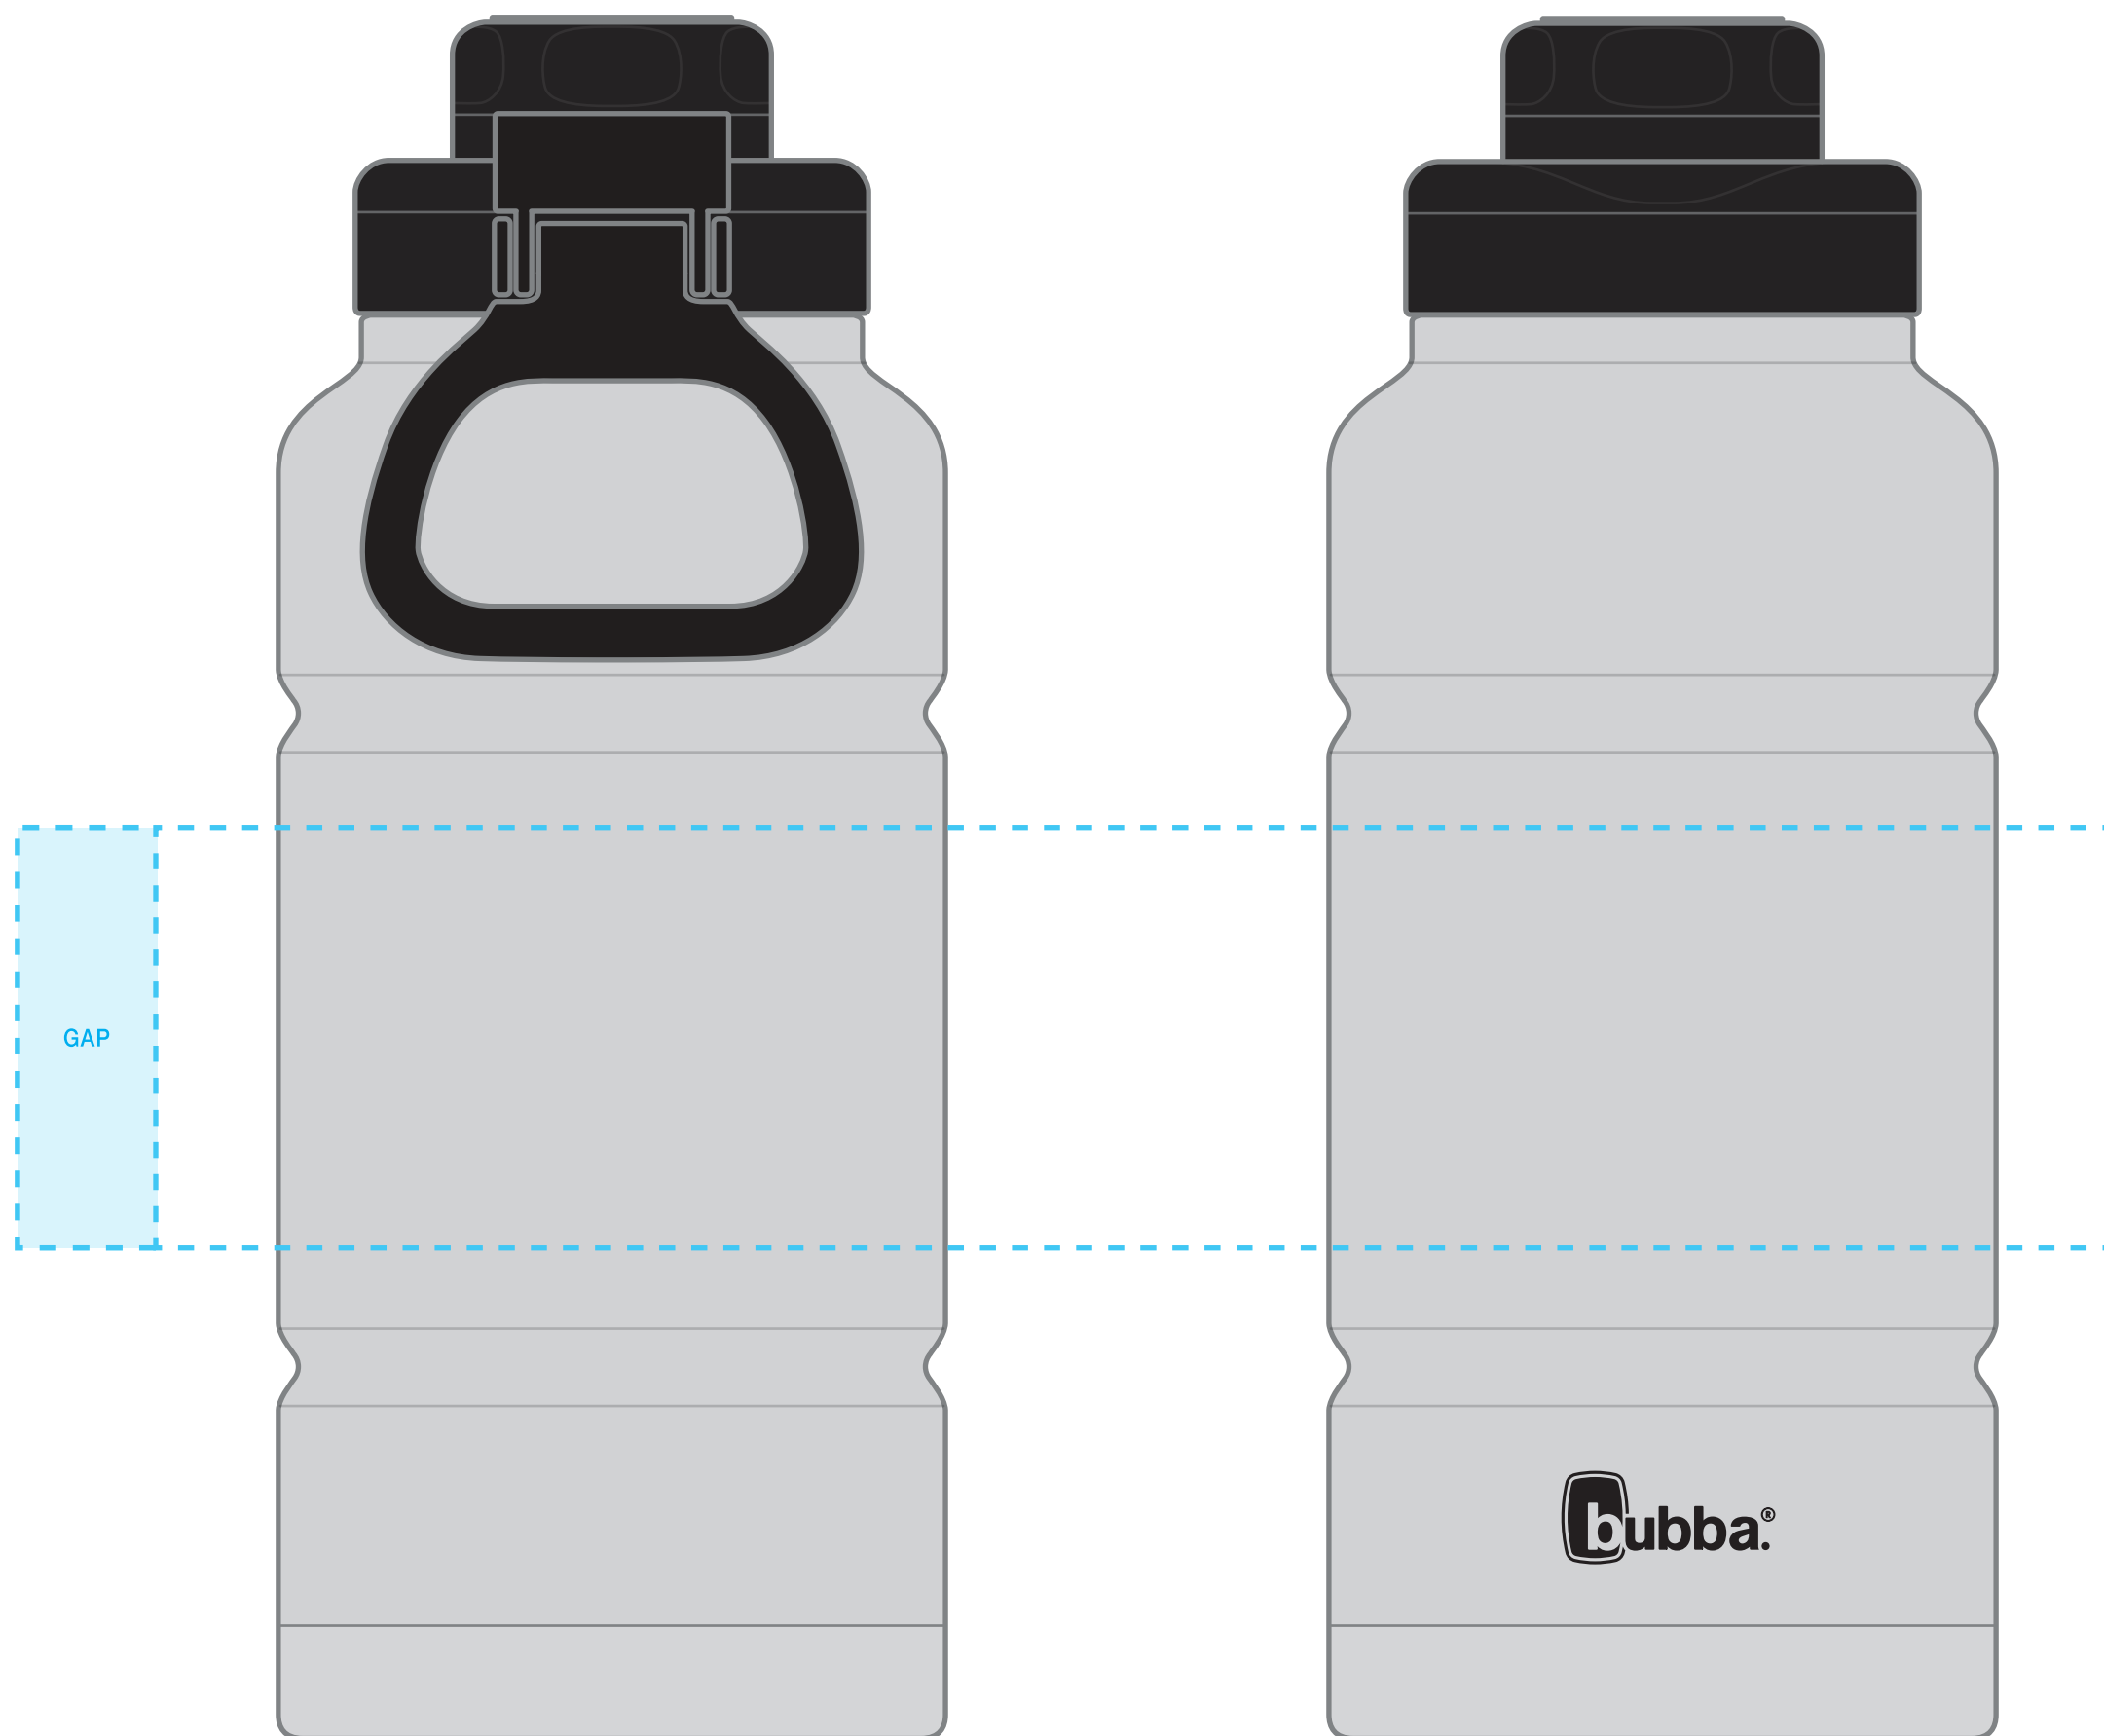

BUBBA LOGOS WILL BE PRINTED A COLOR FROM WITHIN ARTWORK

bubba® trailblazer
AVAILABLE IMPRINT AREA [DASHED BLUE LINE] = 2.25" h x 3" w x 10.5" wrap
[11.24" full wrap when printing more than one imprint color]