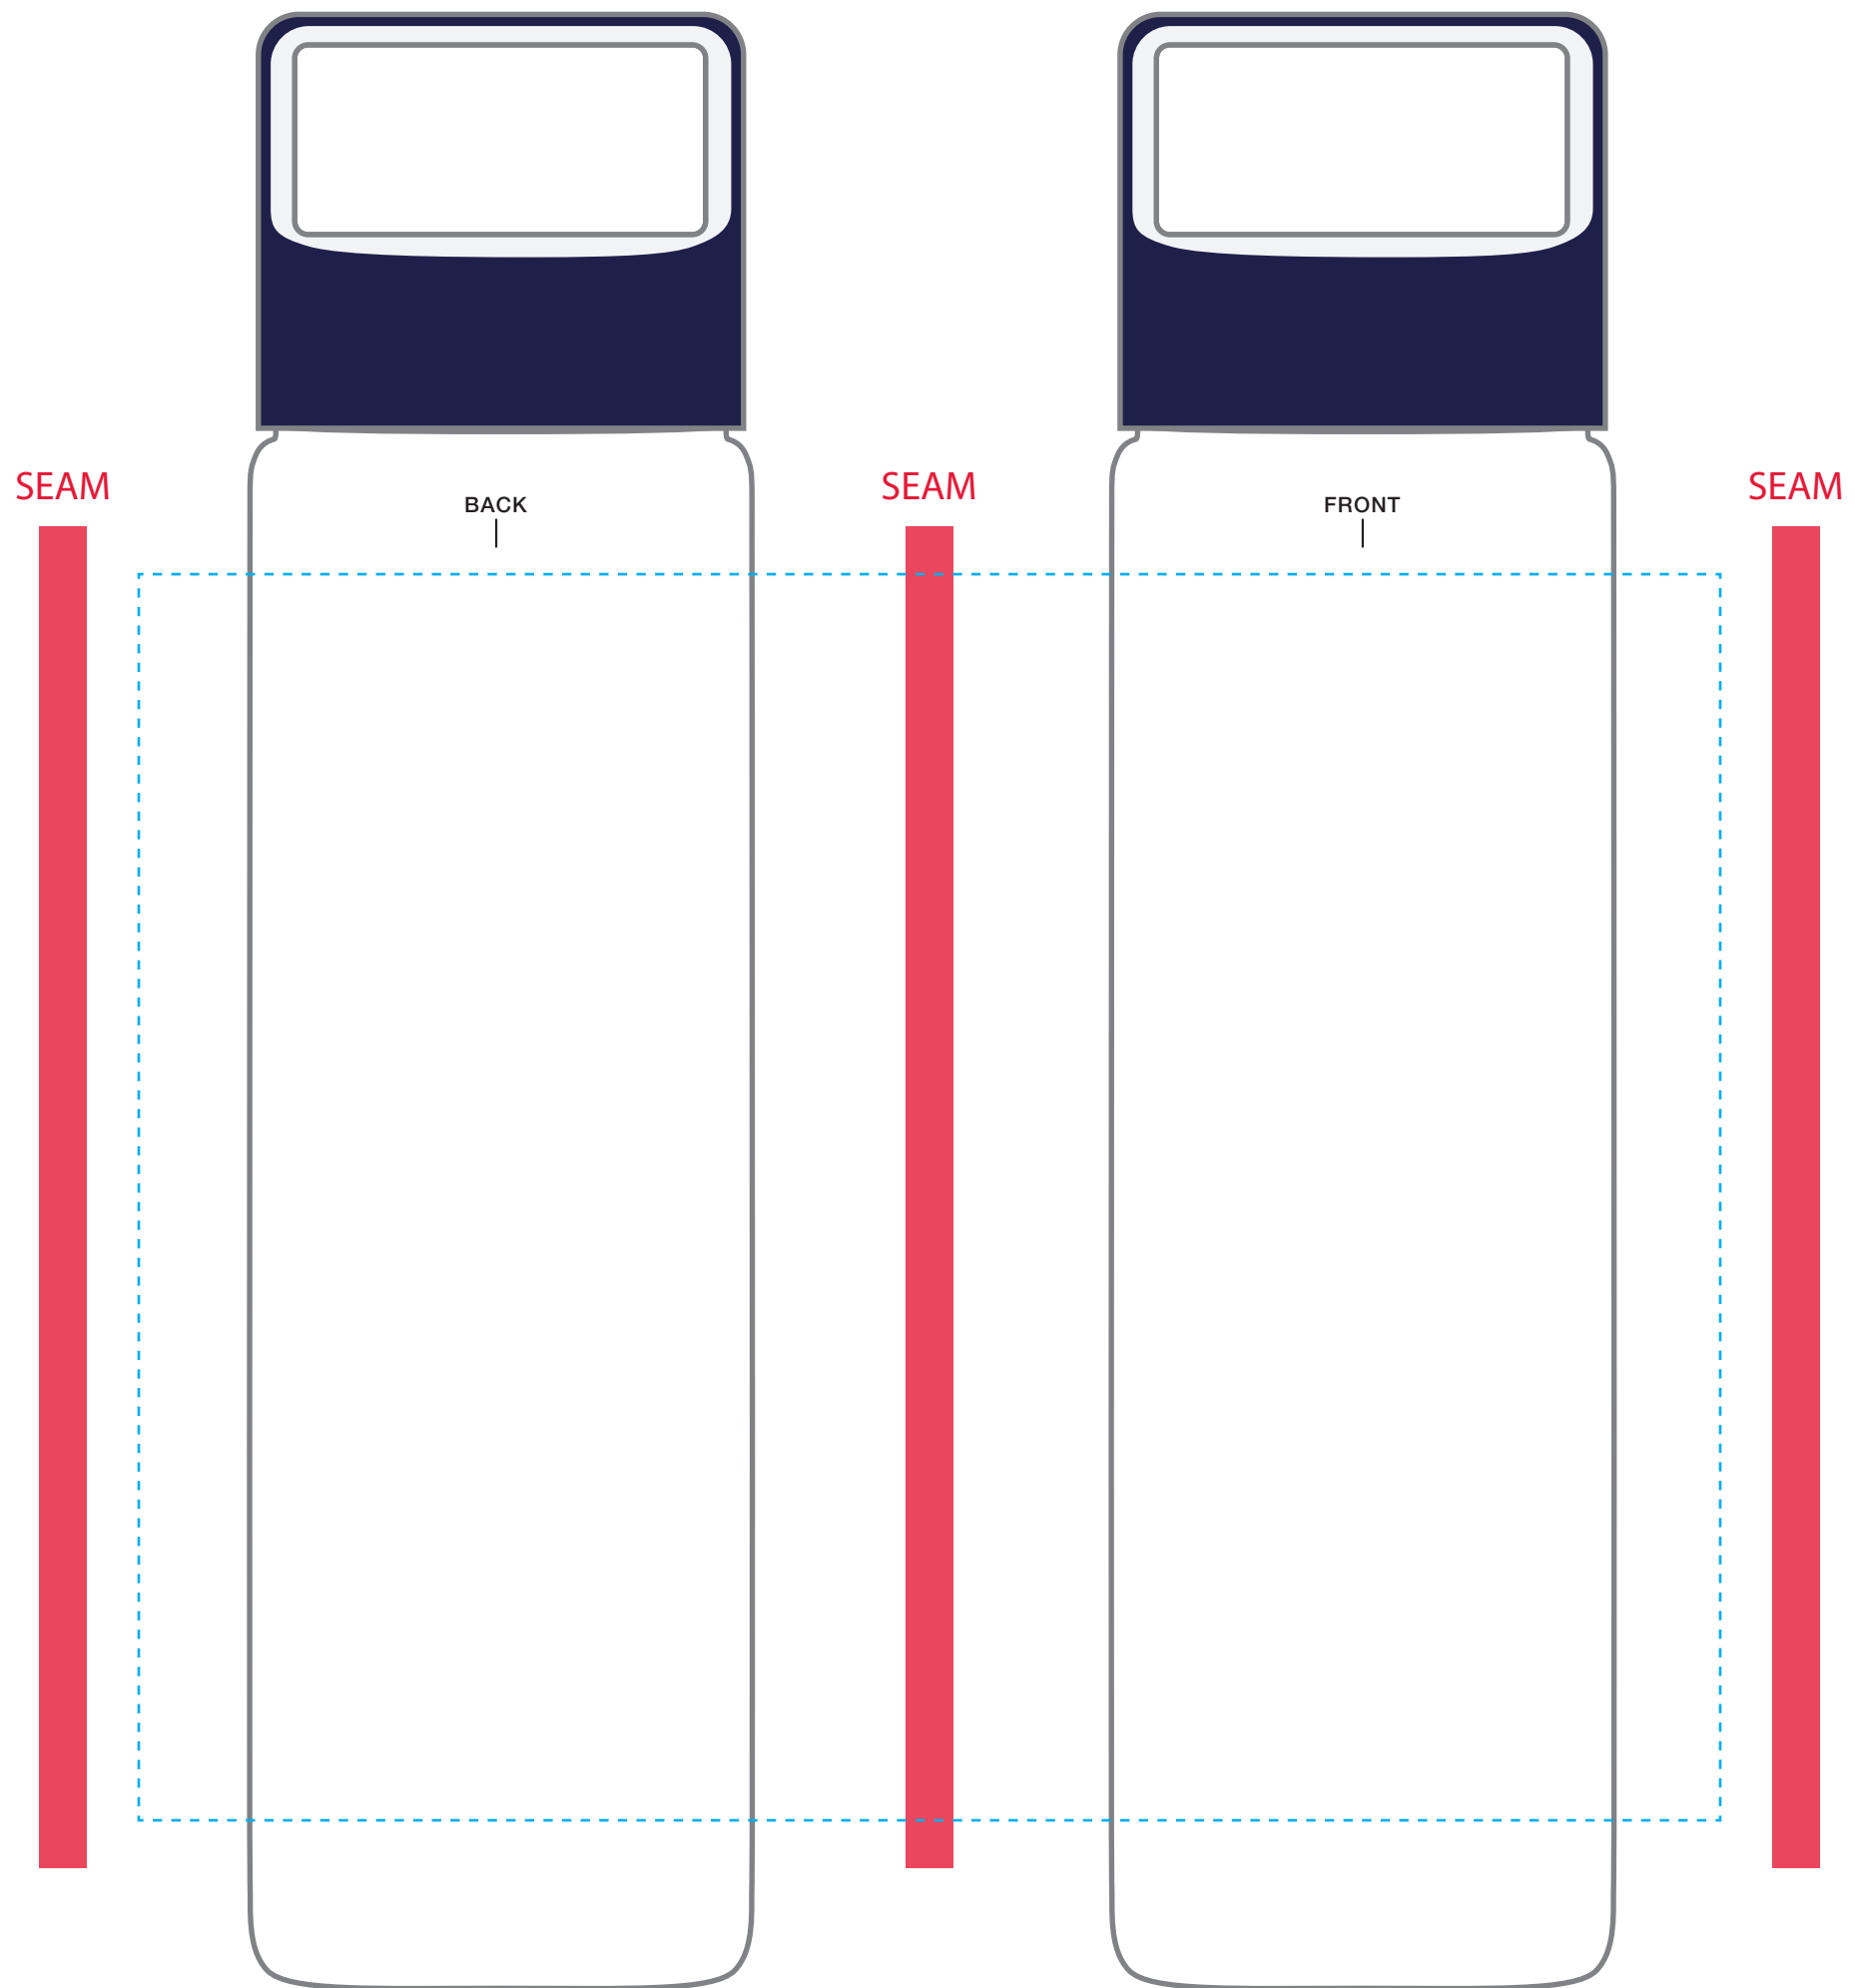

****DO NOT PRINT ON SEAMS****

h2go® elevate
AVAILABLE BOTTLE IMPRINT AREA [DASHED BLUE LINE]= 6.5" h x 2.5" w x 8.25" wrap

**NOT A PROOF
FOR CONCEPT PURPOSES ONLY**
PLEASE DESIGNATE PMS # TO CORRESPONDING COLOR #.
PLEASE USE PMS COLORS AND OUTLINE ANY FONTS
BEFORE SENDING IN WITH YOUR ORDER