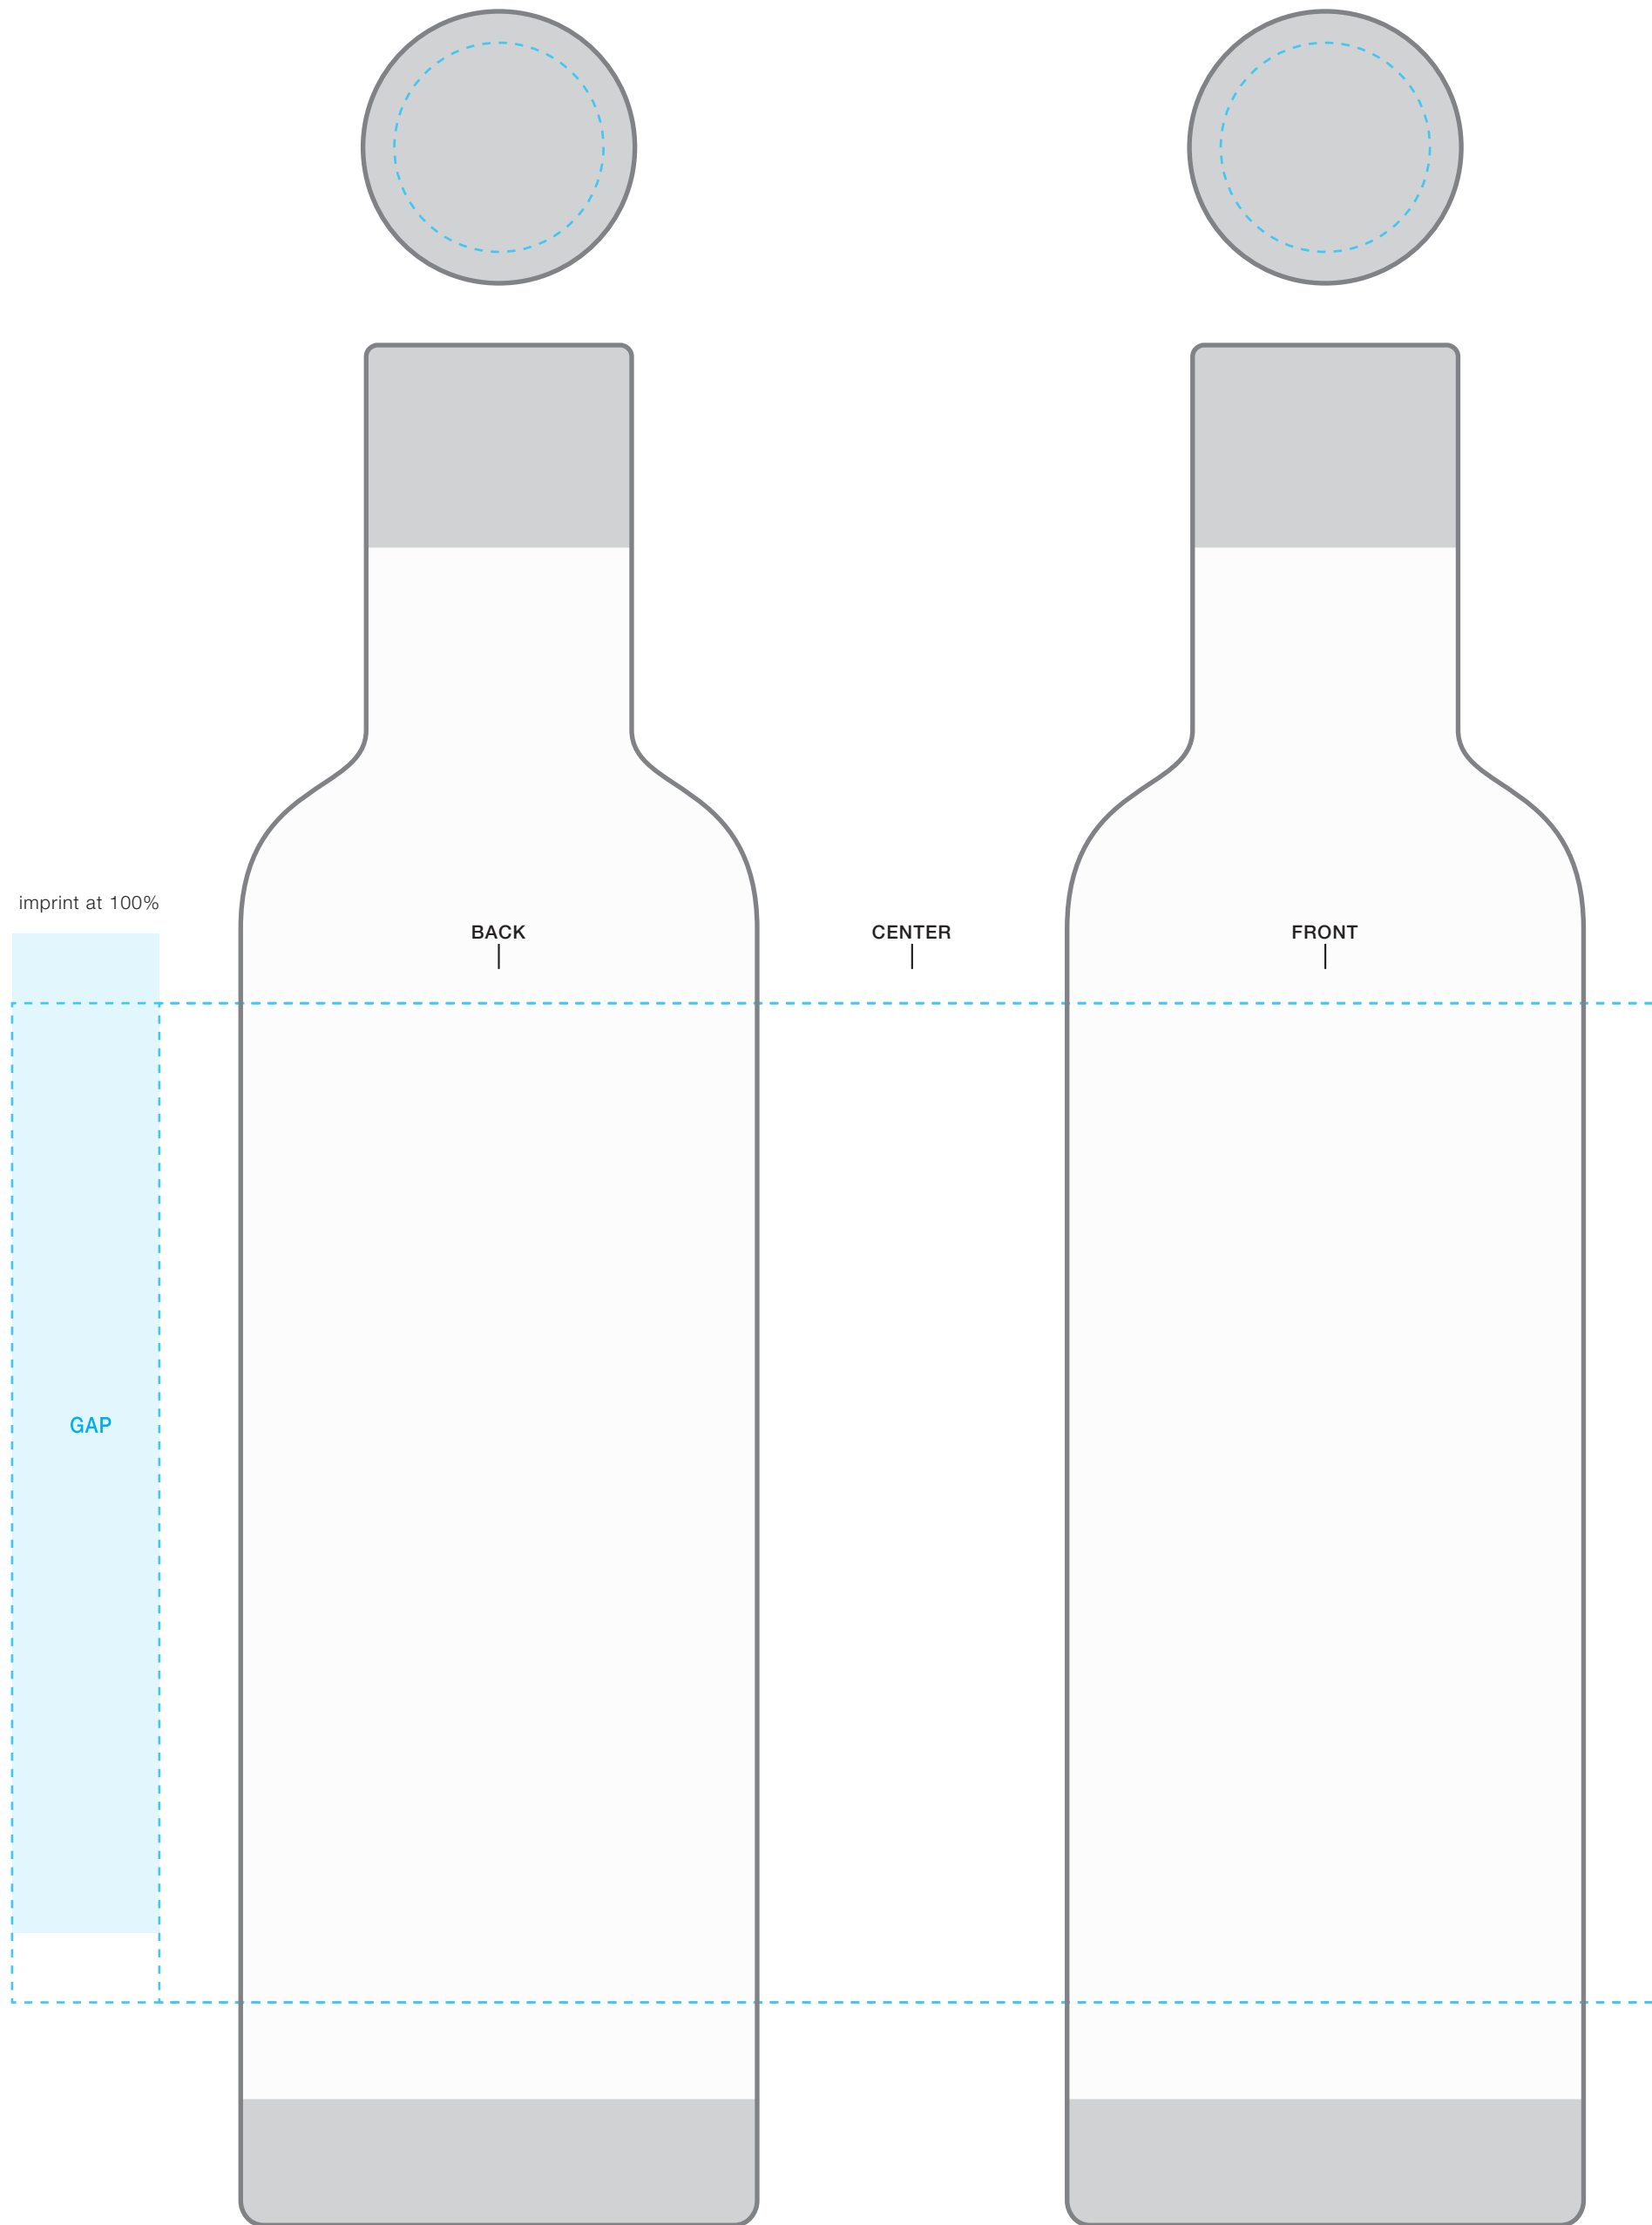

**\*\*IMPRINT WILL TAKE ON TEXTURE OF ITEM POWDER COAT SURFACE\*\***

**h2go® noir**  
AVAILABLE IMPRINT AREA [DASHED BLUE LINE]= 6" h x 3" w x 9" wrap lid imprint (1 color only) 1.25"  
[ 9.88" full wrap when printing more than one imprint color ]

**NOT A PROOF  
FOR CONCEPT PURPOSES ONLY**  
PLEASE DESIGNATE PMS # TO CORRESPONDING COLOR #.  
PLEASE USE PMS COLORS AND OUTLINE ANY FONTS  
BEFORE SENDING IN WITH YOUR ORDER