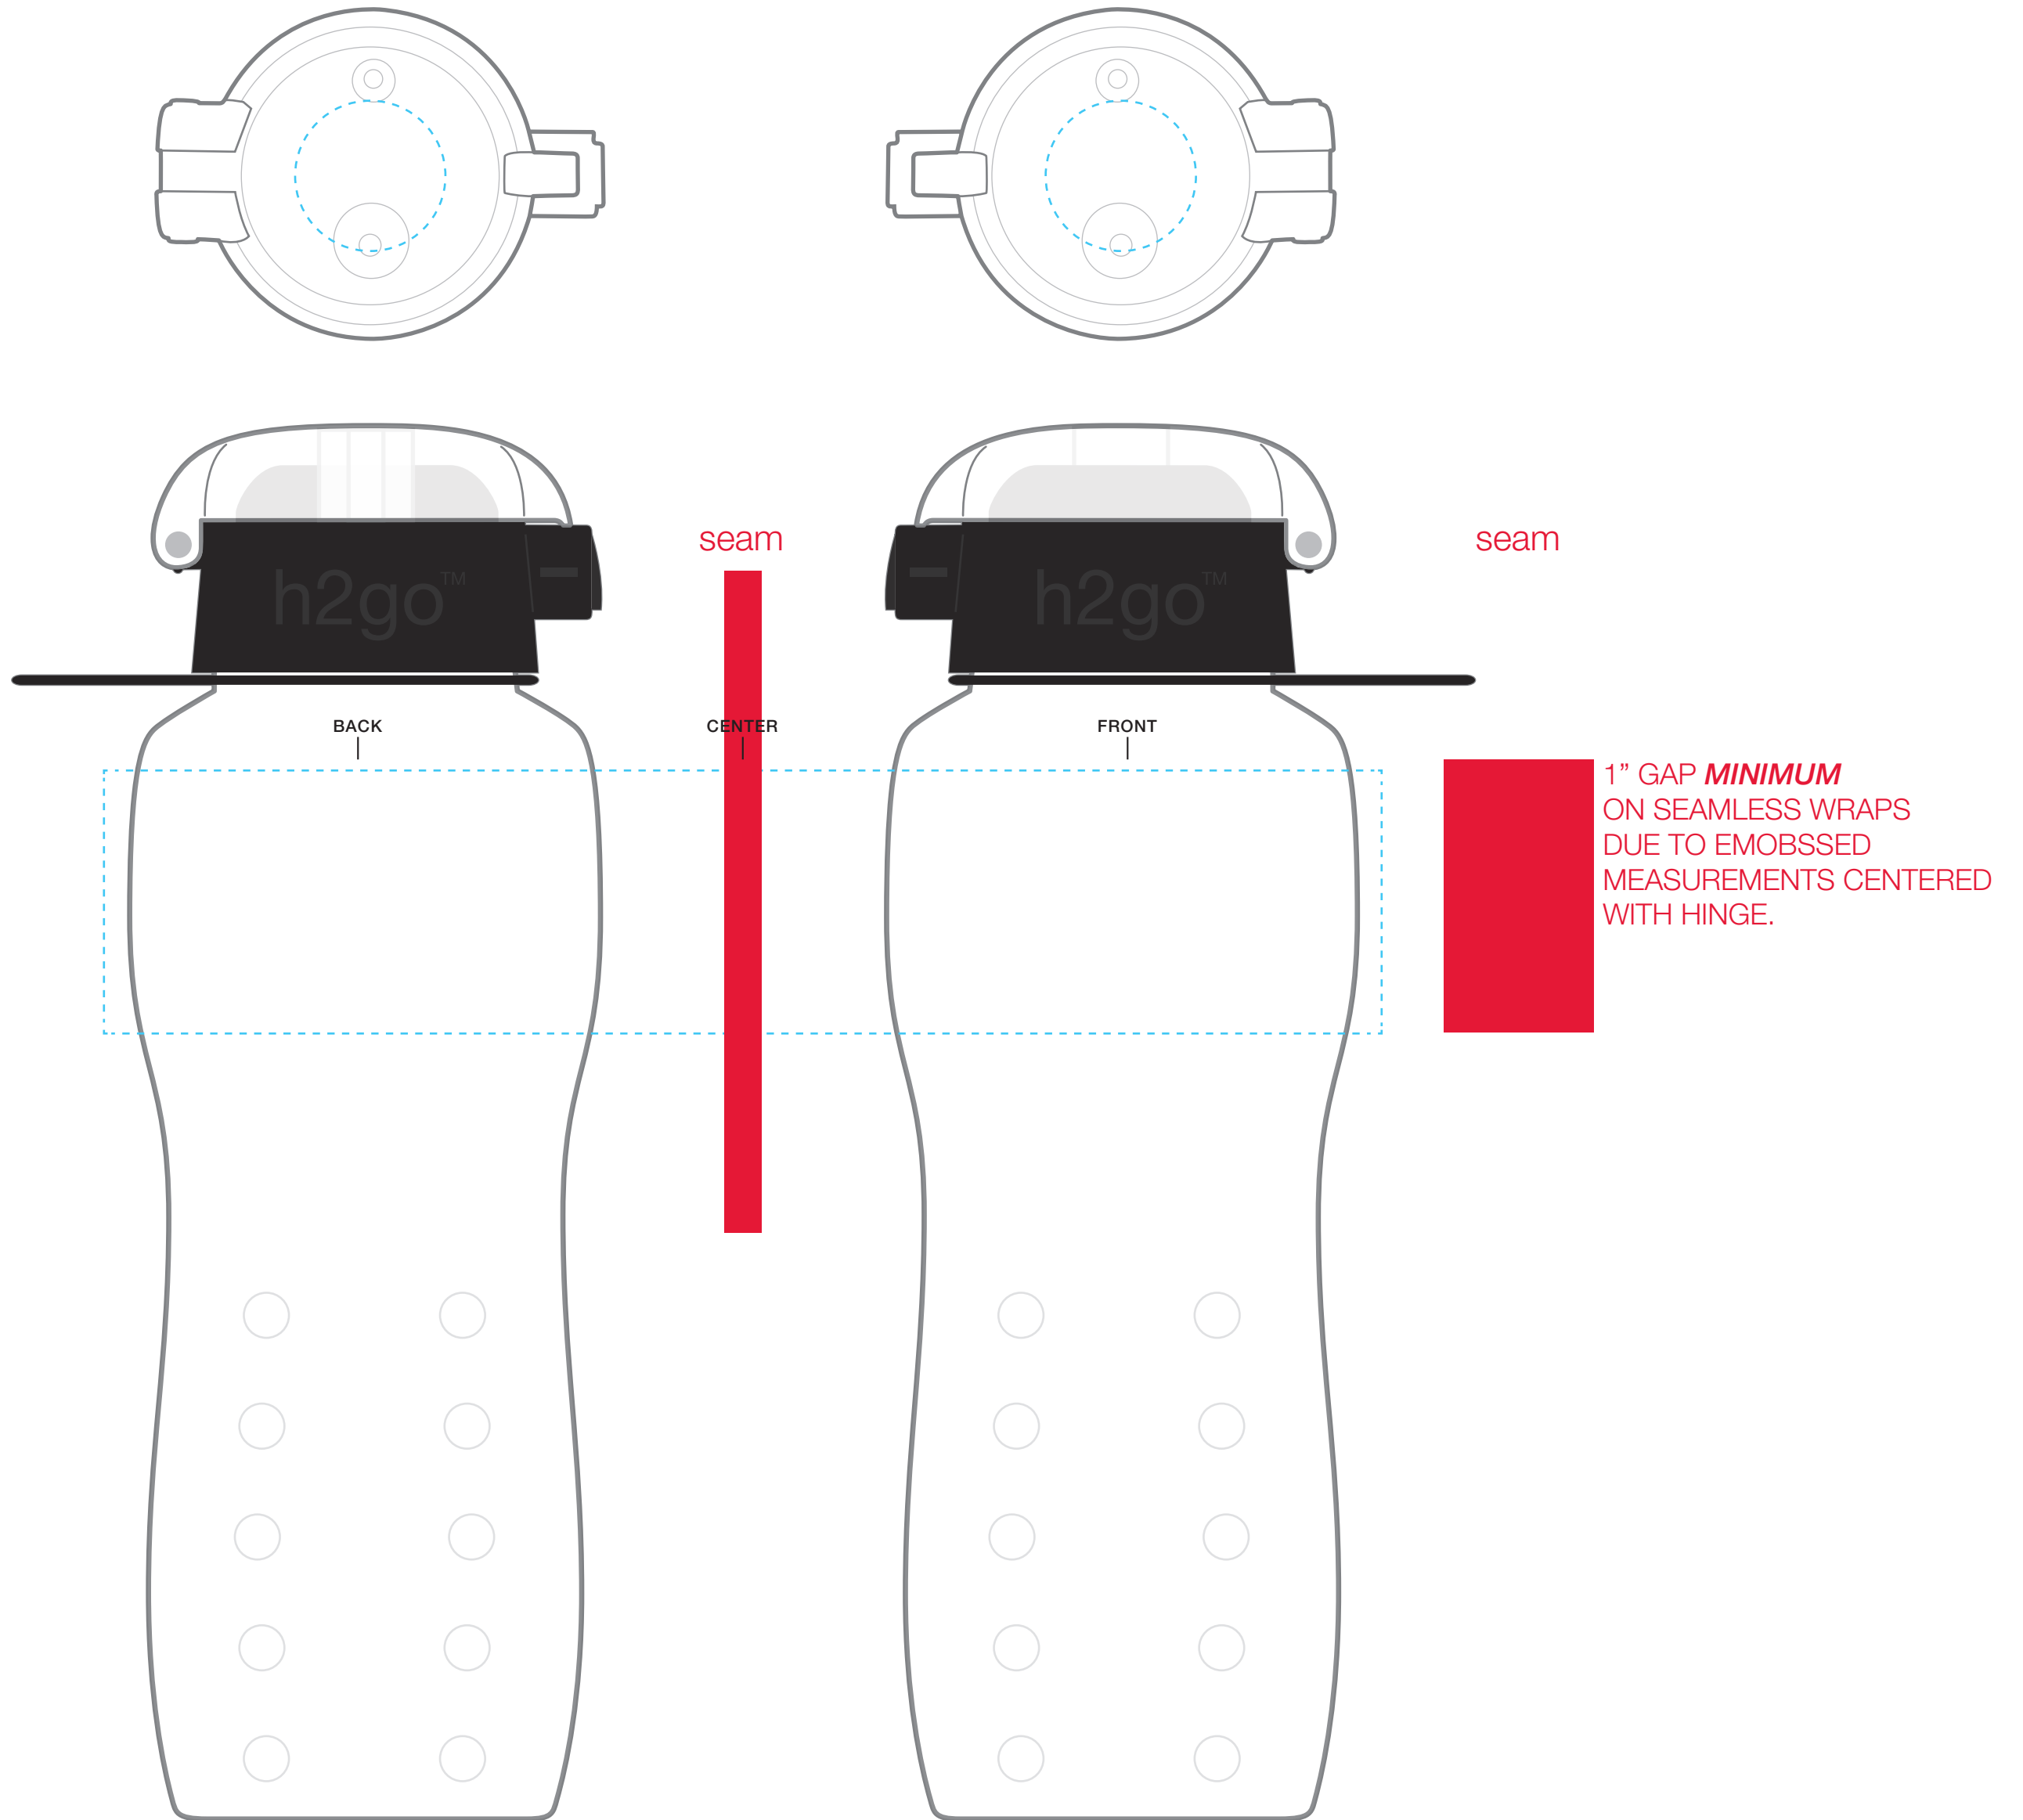

****CIRCLES/SQUARES WILL WARP ON TAPERED ITEM****

h2go® zuma
AVAILABLE IMPRINT AREA [DASHED BLUE LINE] = 1.75" h x 2.75" w x 8.5" wrap LID IMPRINT AREA = 1" diameter
[10" full wrap when printing more than one imprint color]