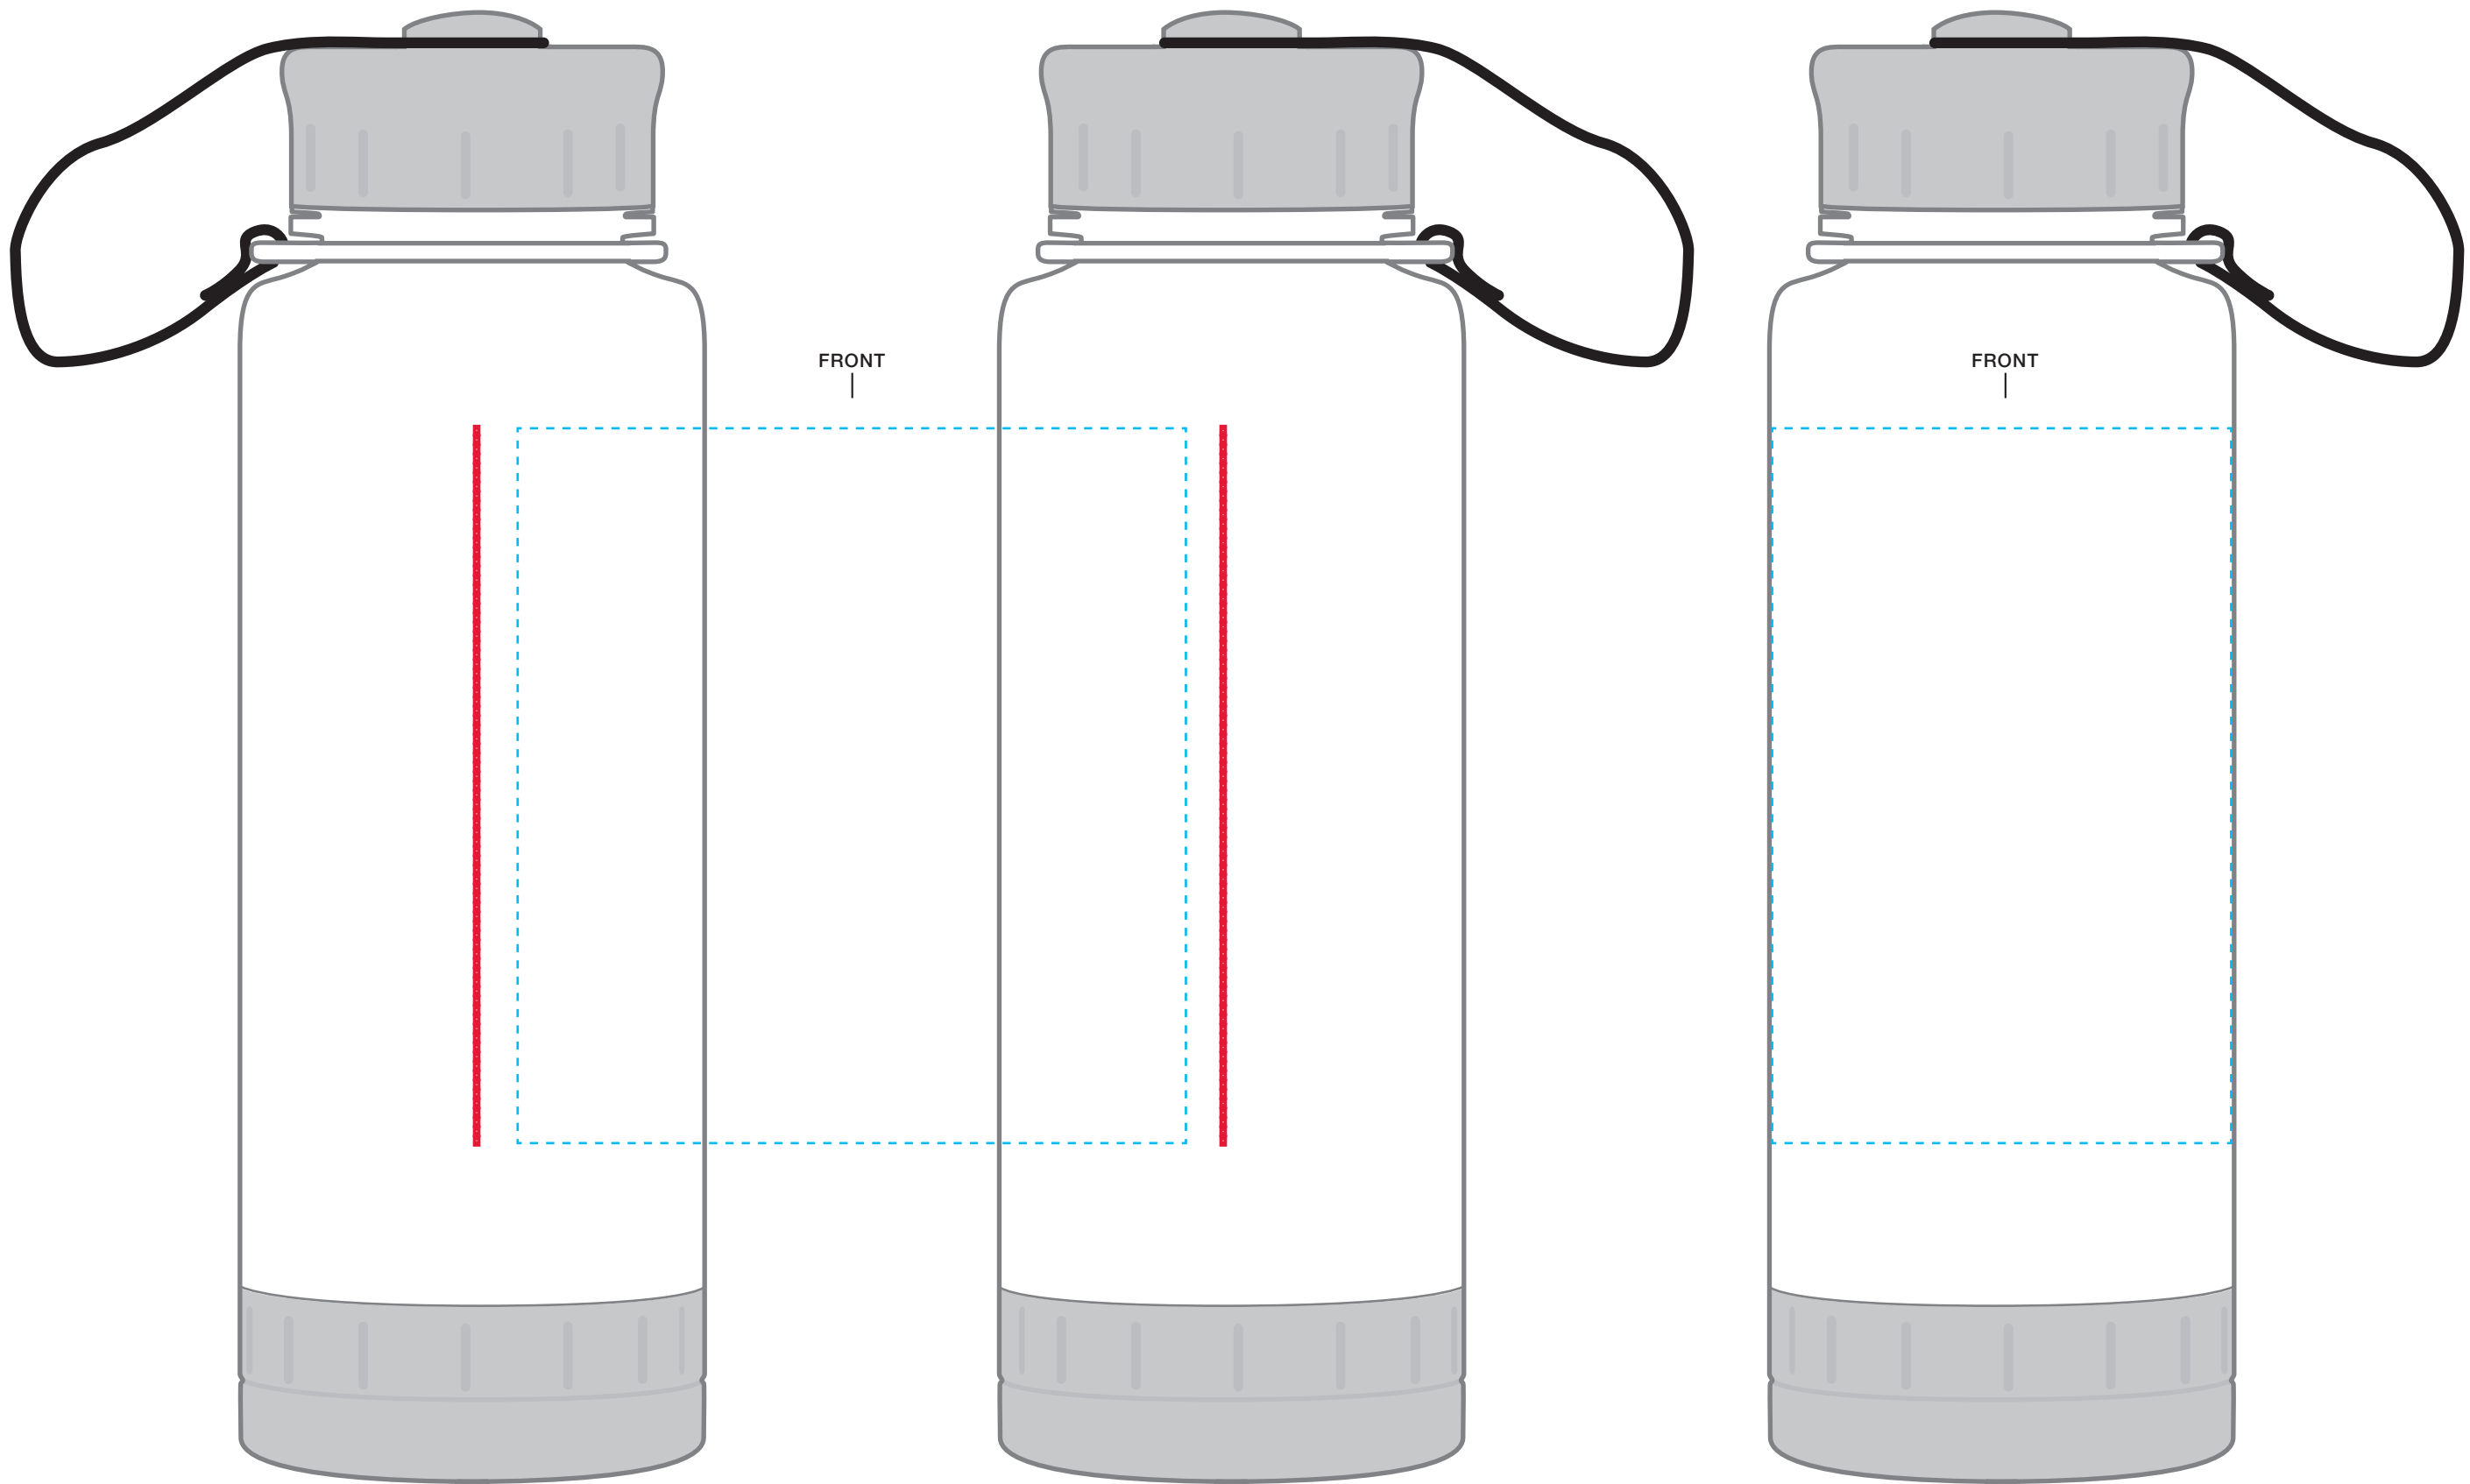

MAXIMUM AVAILABLE WRAP AREA

1-SIDED IMPRINT AREA

h2go® fusion
AVAILABLE IMPRINT AREA [DASHED BLUE LINE] = 4.25" h x 2.75" w, one side only

NOT A PROOF
FOR CONCEPT PURPOSES ONLY
PLEASE DESIGNATE PMS# TO CORRESPONDING COLOR #
PLEASE USE PMS COLORS AND OUTLINE ANY FONTS
BEFORE SENDING WITH YOUR ORDER