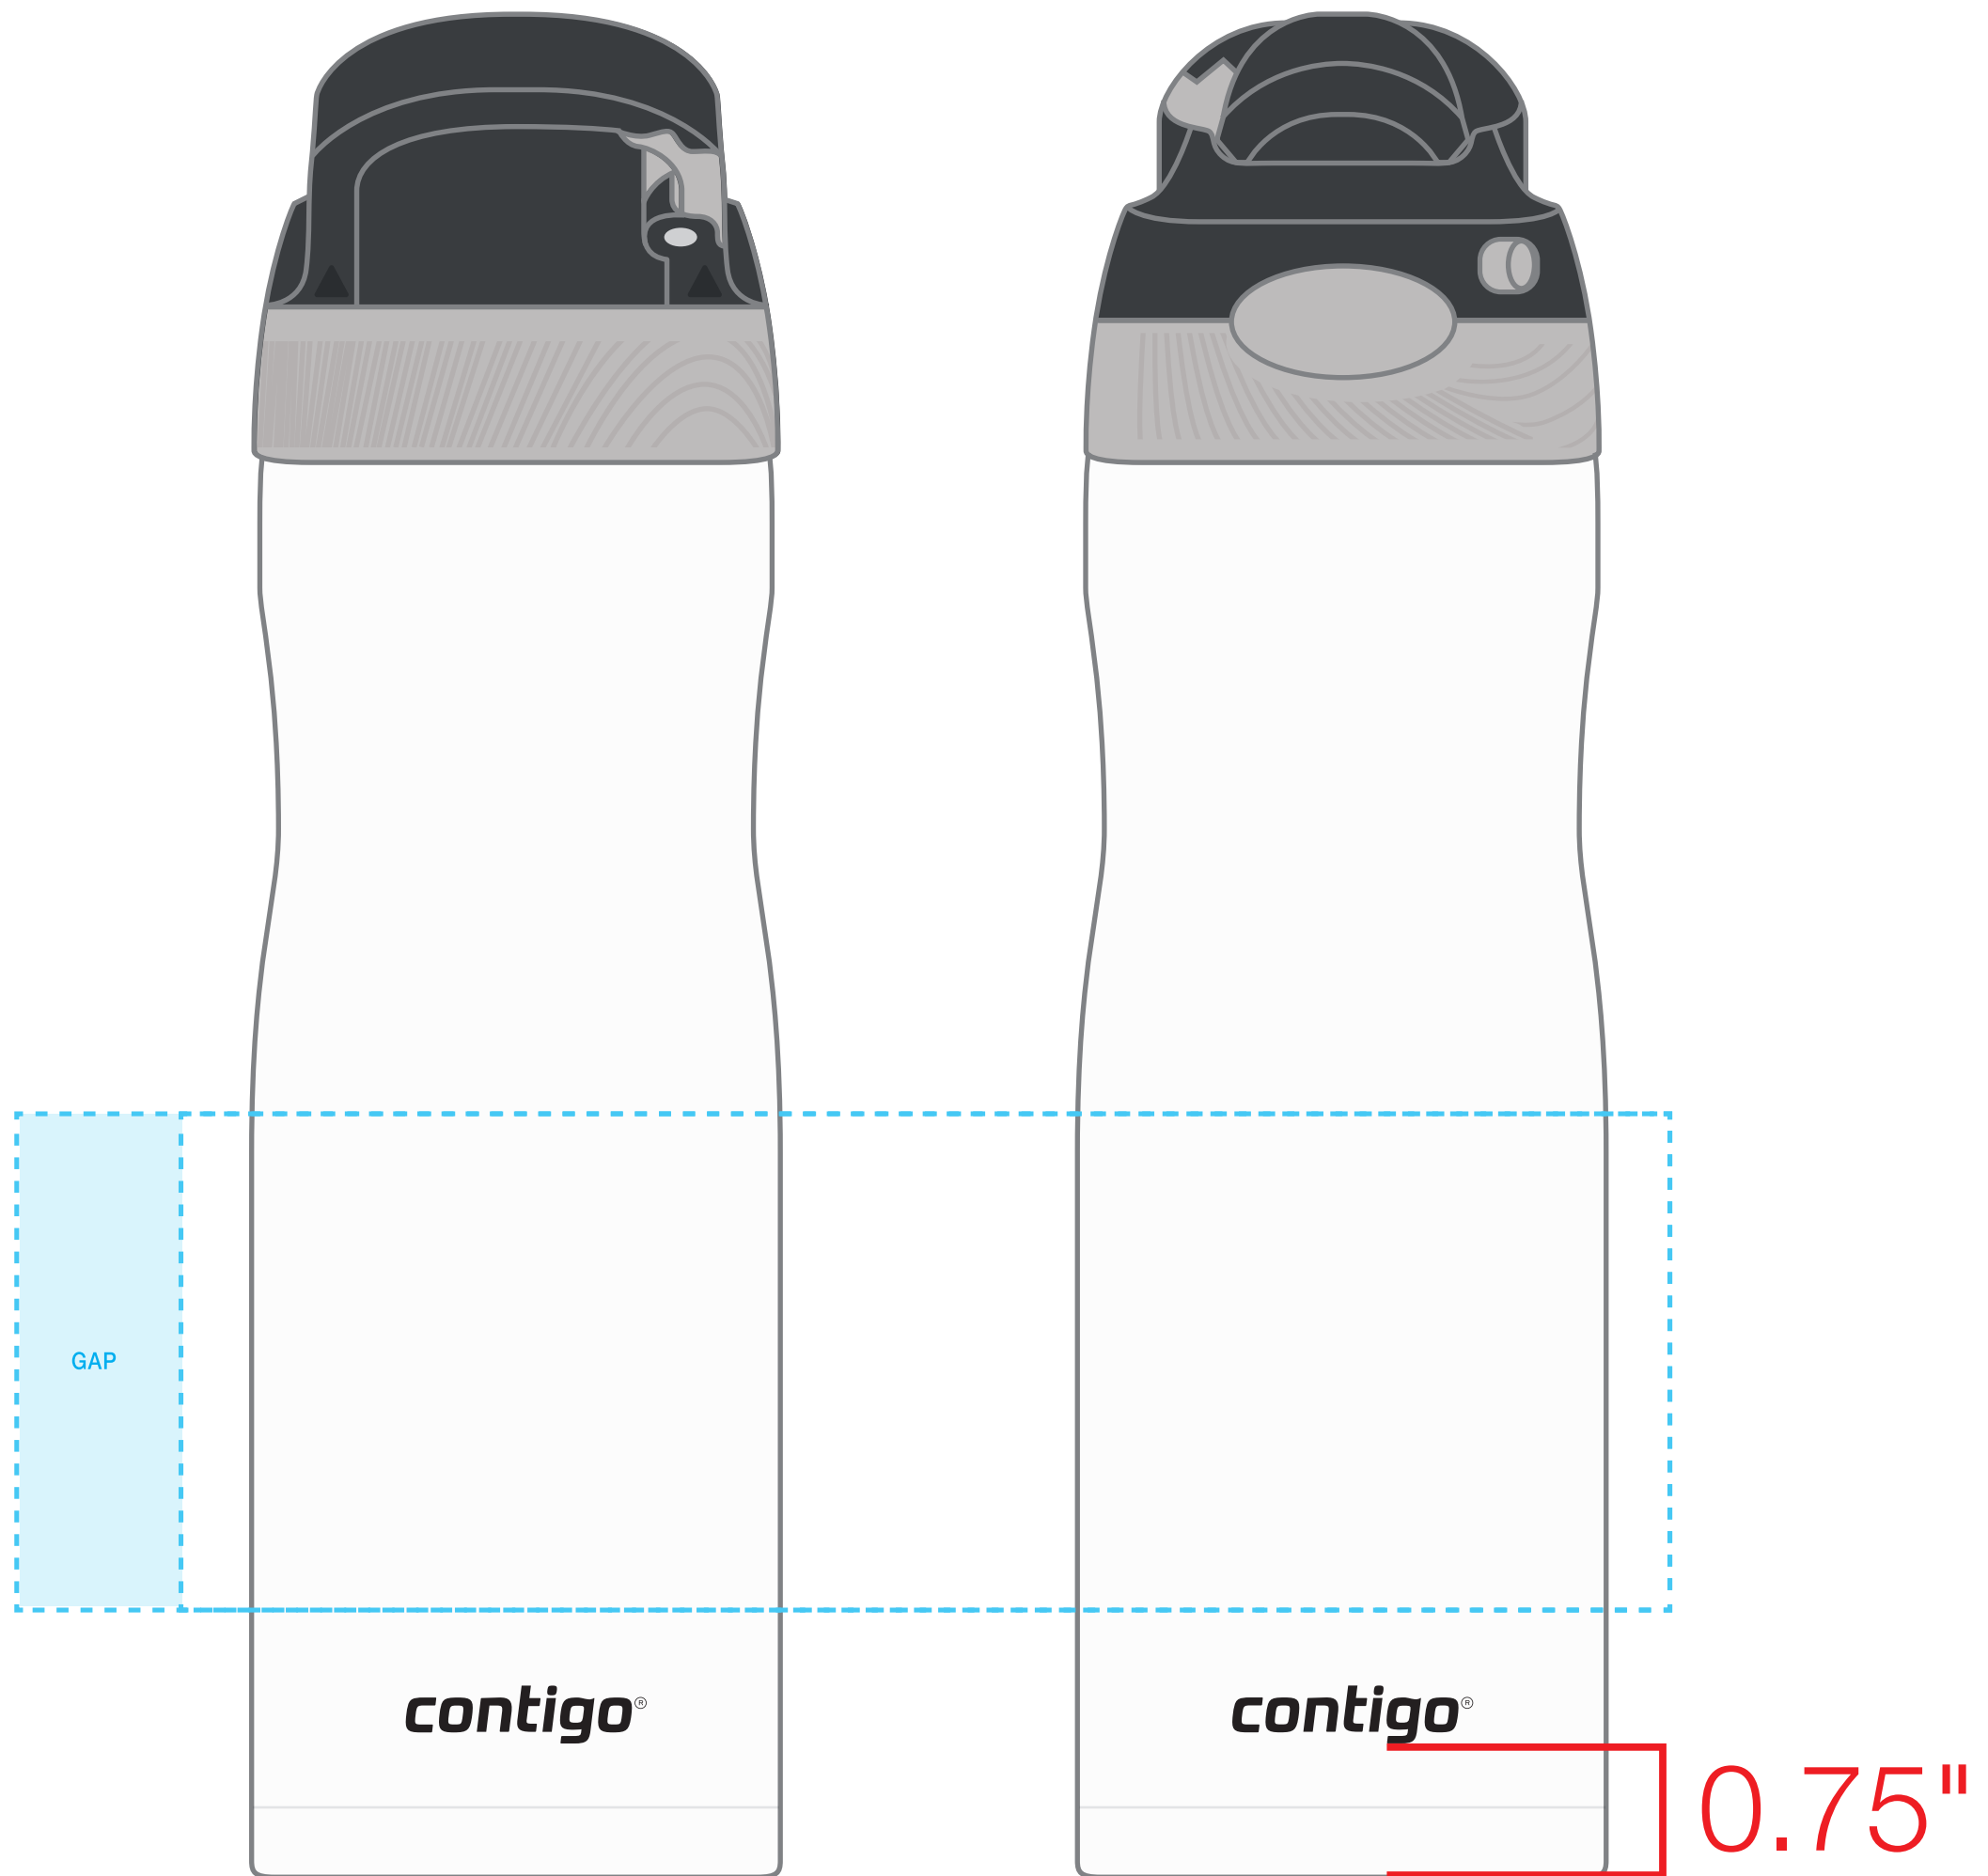

**CONTIGO LOGOS PRINT 0.75" FROM BOTTOM**  
**\*CONTIGO LOGOS WILL BE PRINTED A COLOR FROM WITHIN ARTWORK\***

20 oz contigo chug chill  
AVAILABLE IMPRINT AREA [DASHED BLUE LINE] = 2.75" h x 2.75" w x 8.25" wrap  
[ 9.16" full wrap when printing more than one imprint color ]