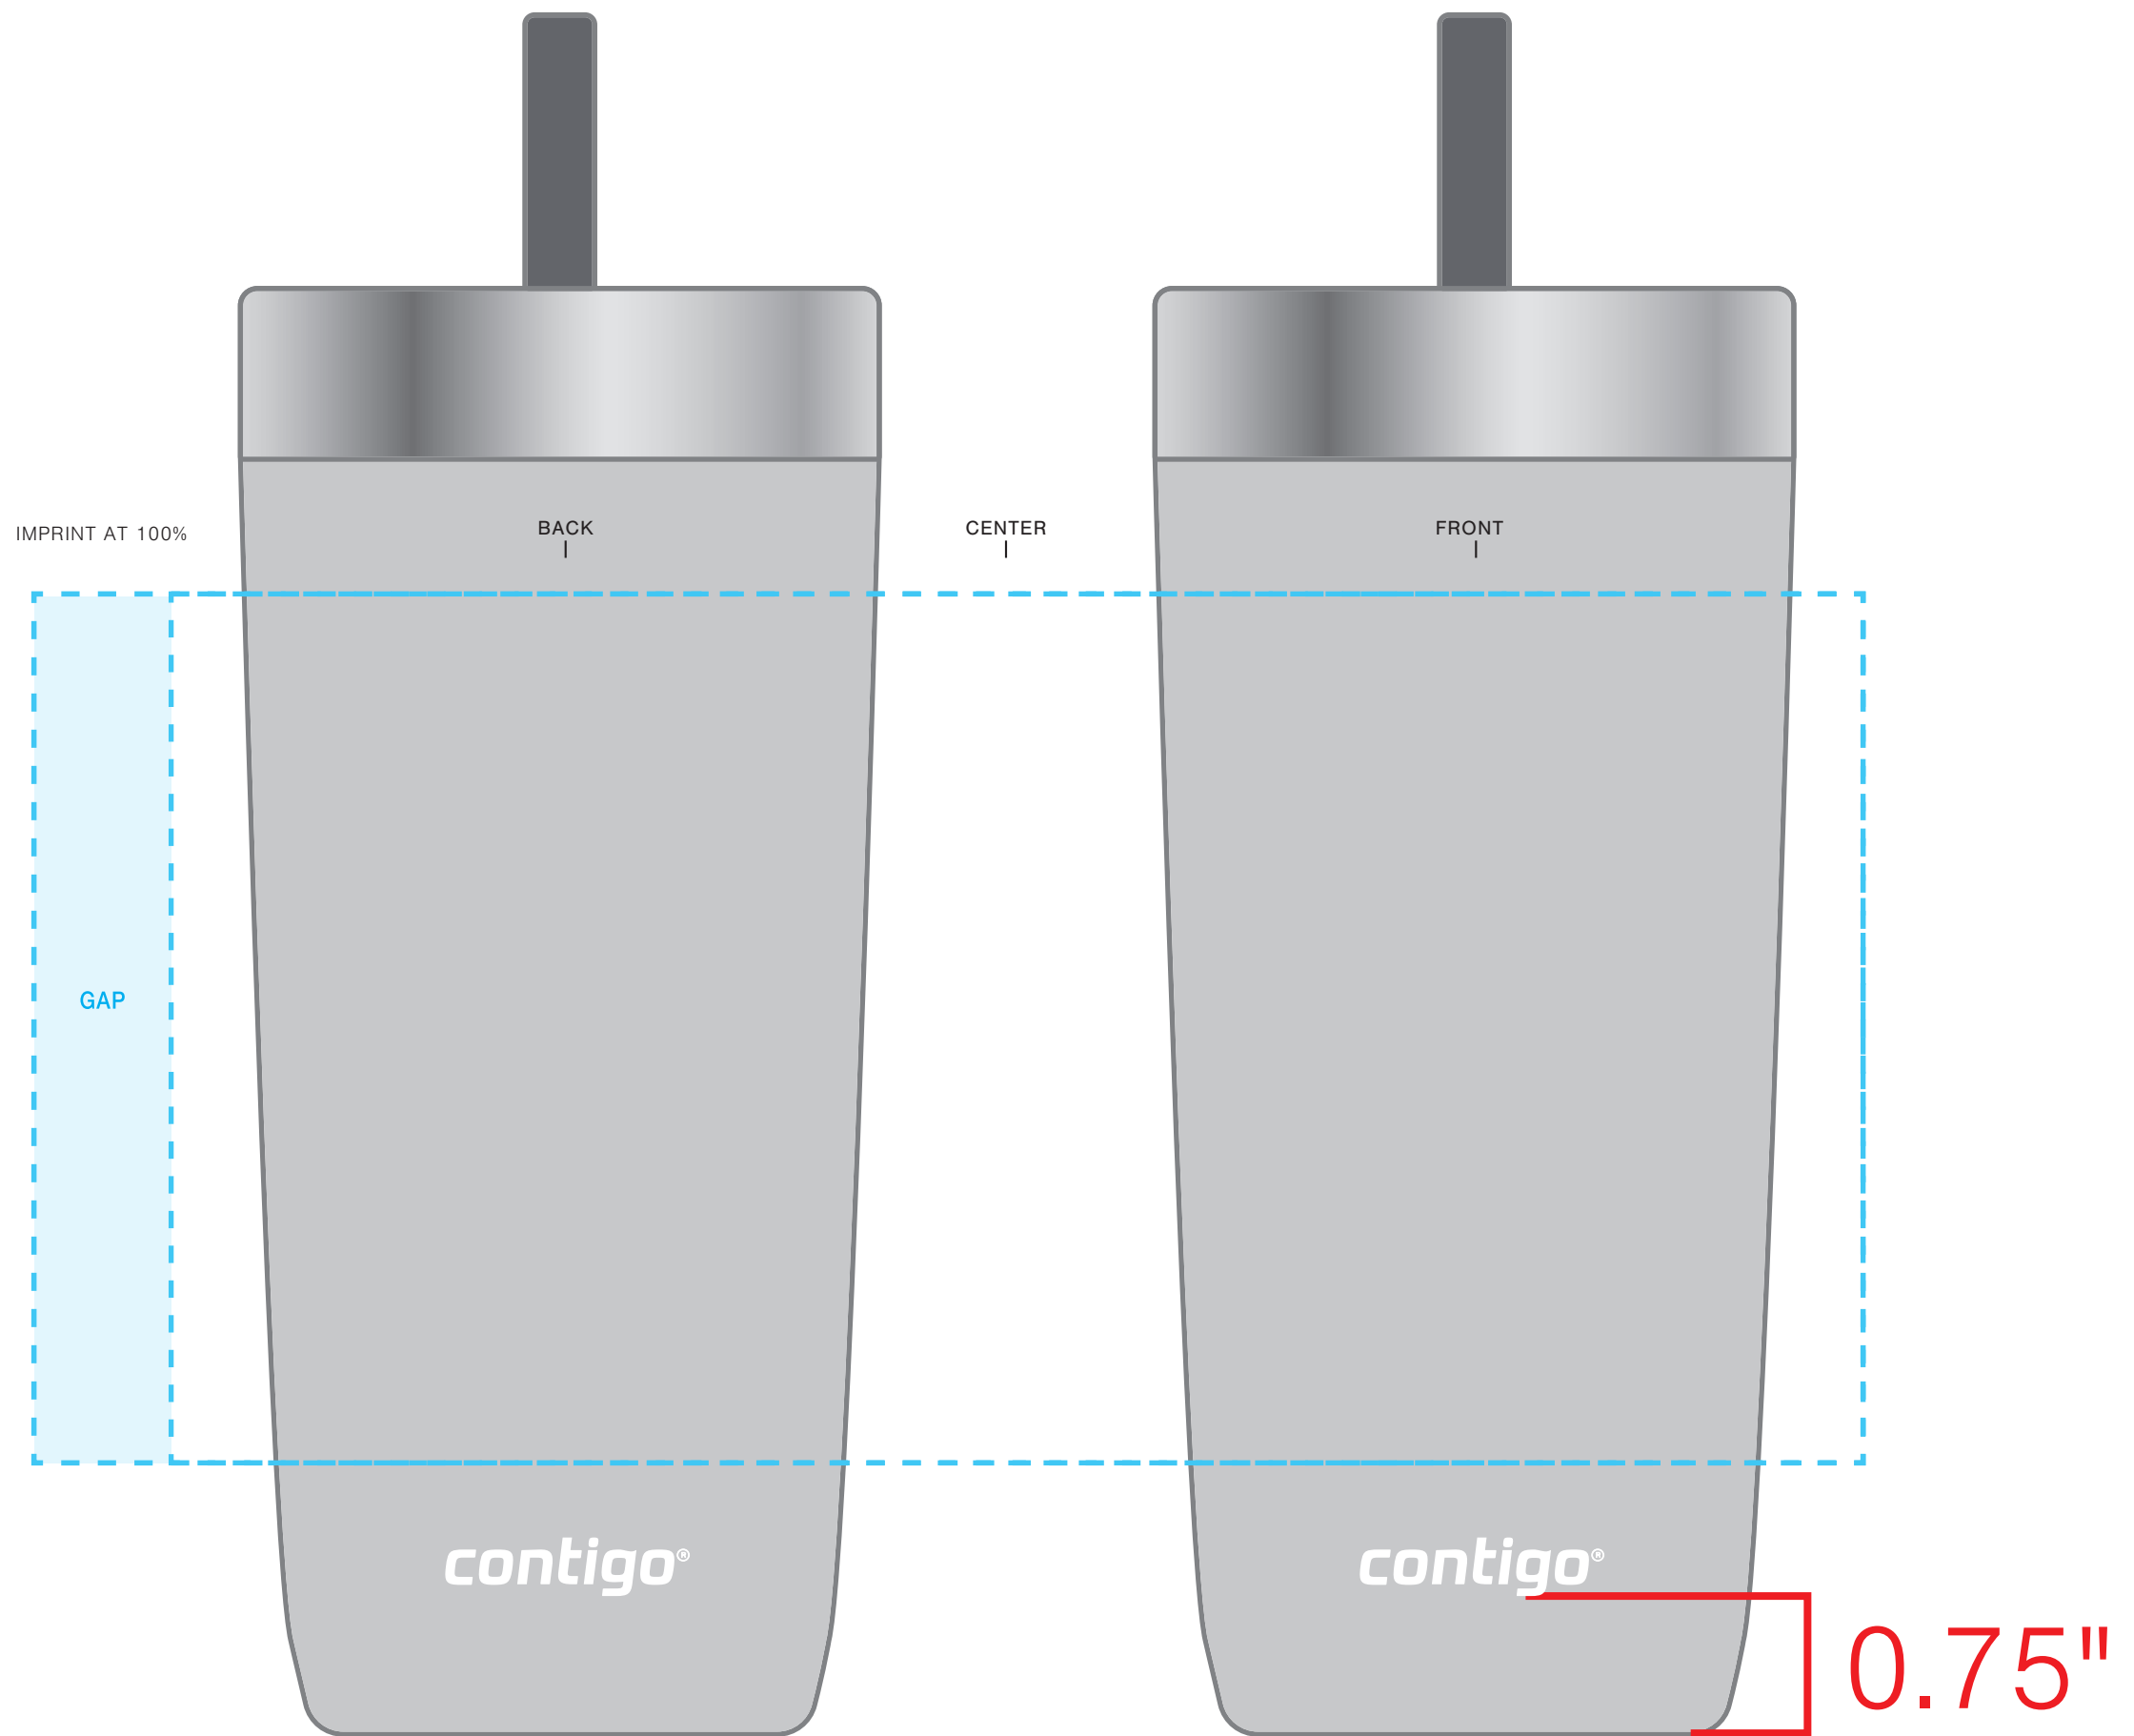

CONTIGO LOGOS PRINT 0.75" FROM BOTTOM
CONTIGO LOGOS WILL BE PRINTED A COLOR FROM WITHIN ARTWORK

contigo luxe spill-proof
AVAILABLE IMPRINT AREA [DASHED BLUE LINE] = 4.75" h x 2.75" w x 9.25" wrap
[10" full wrap when printing more than one imprint color]