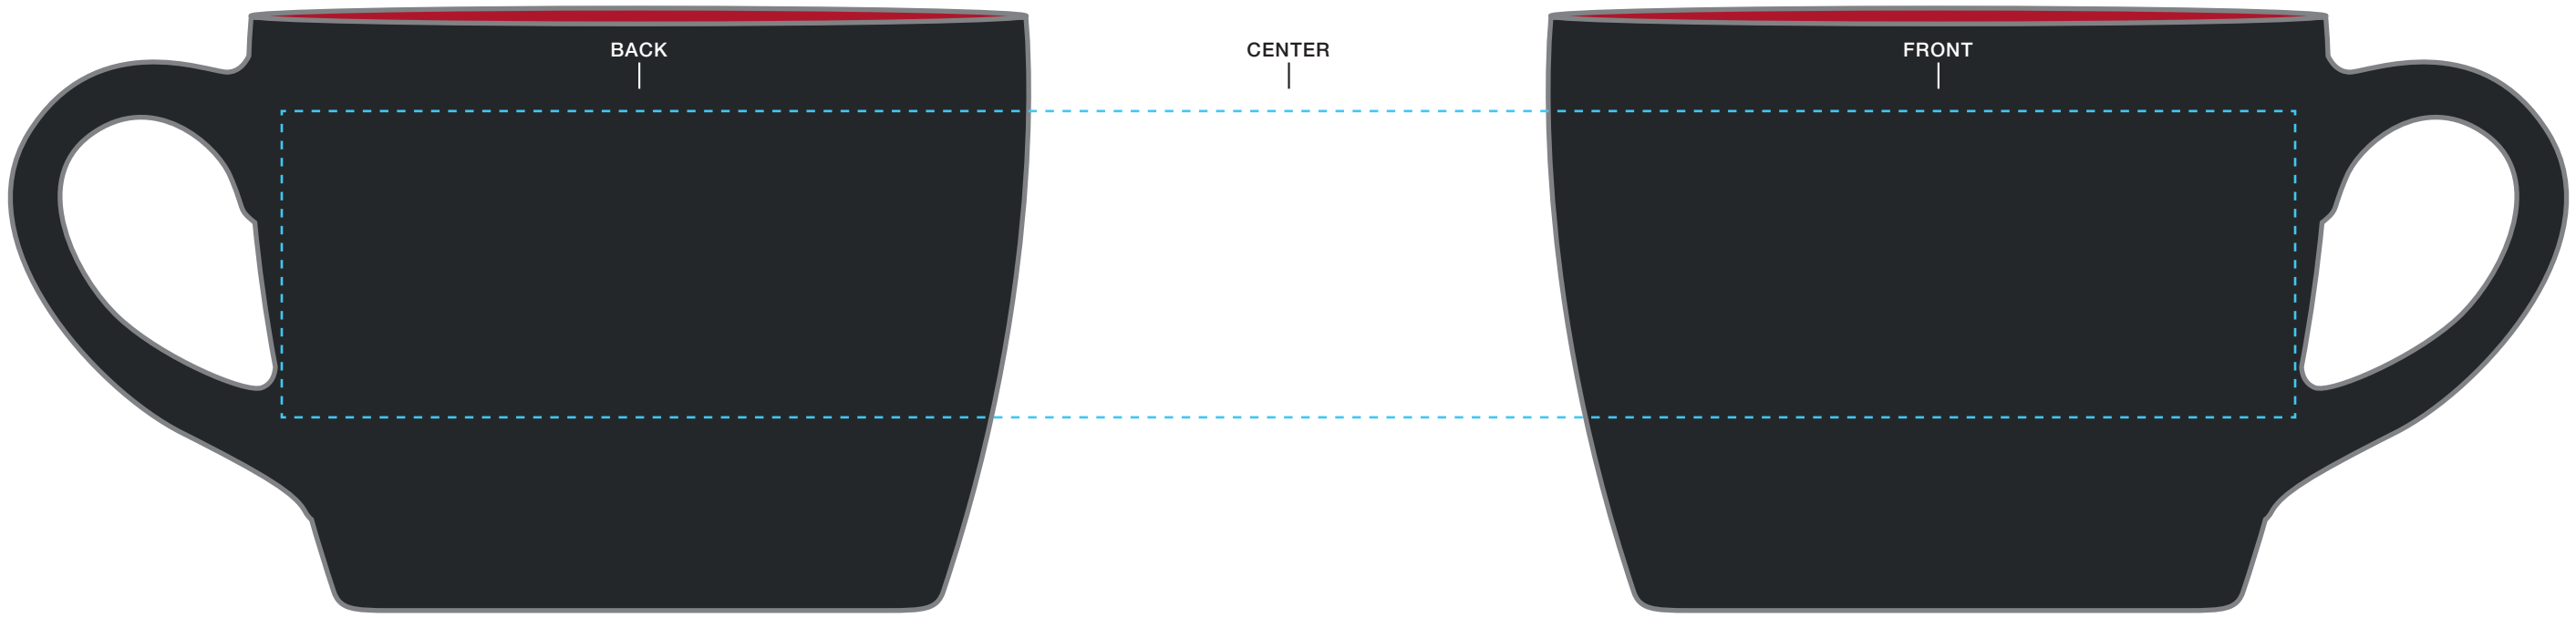

****CIRCLES/SQUARES WILL WARP ON TAPERED ITEM****

bolzano - matte black
AVAILABLE IMPRINT AREA [DASHED BLUE LINE]= 1.75" h x 3.75" w x 11.5" wrap

**NOT A PROOF
FOR CONCEPT PURPOSES ONLY**
PLEASE DESIGNATE PMS # TO CORRESPONDING COLOR #.
PLEASE USE PMS COLORS AND OUTLINE ANY FONTS
BEFORE SENDING IN WITH YOUR ORDER