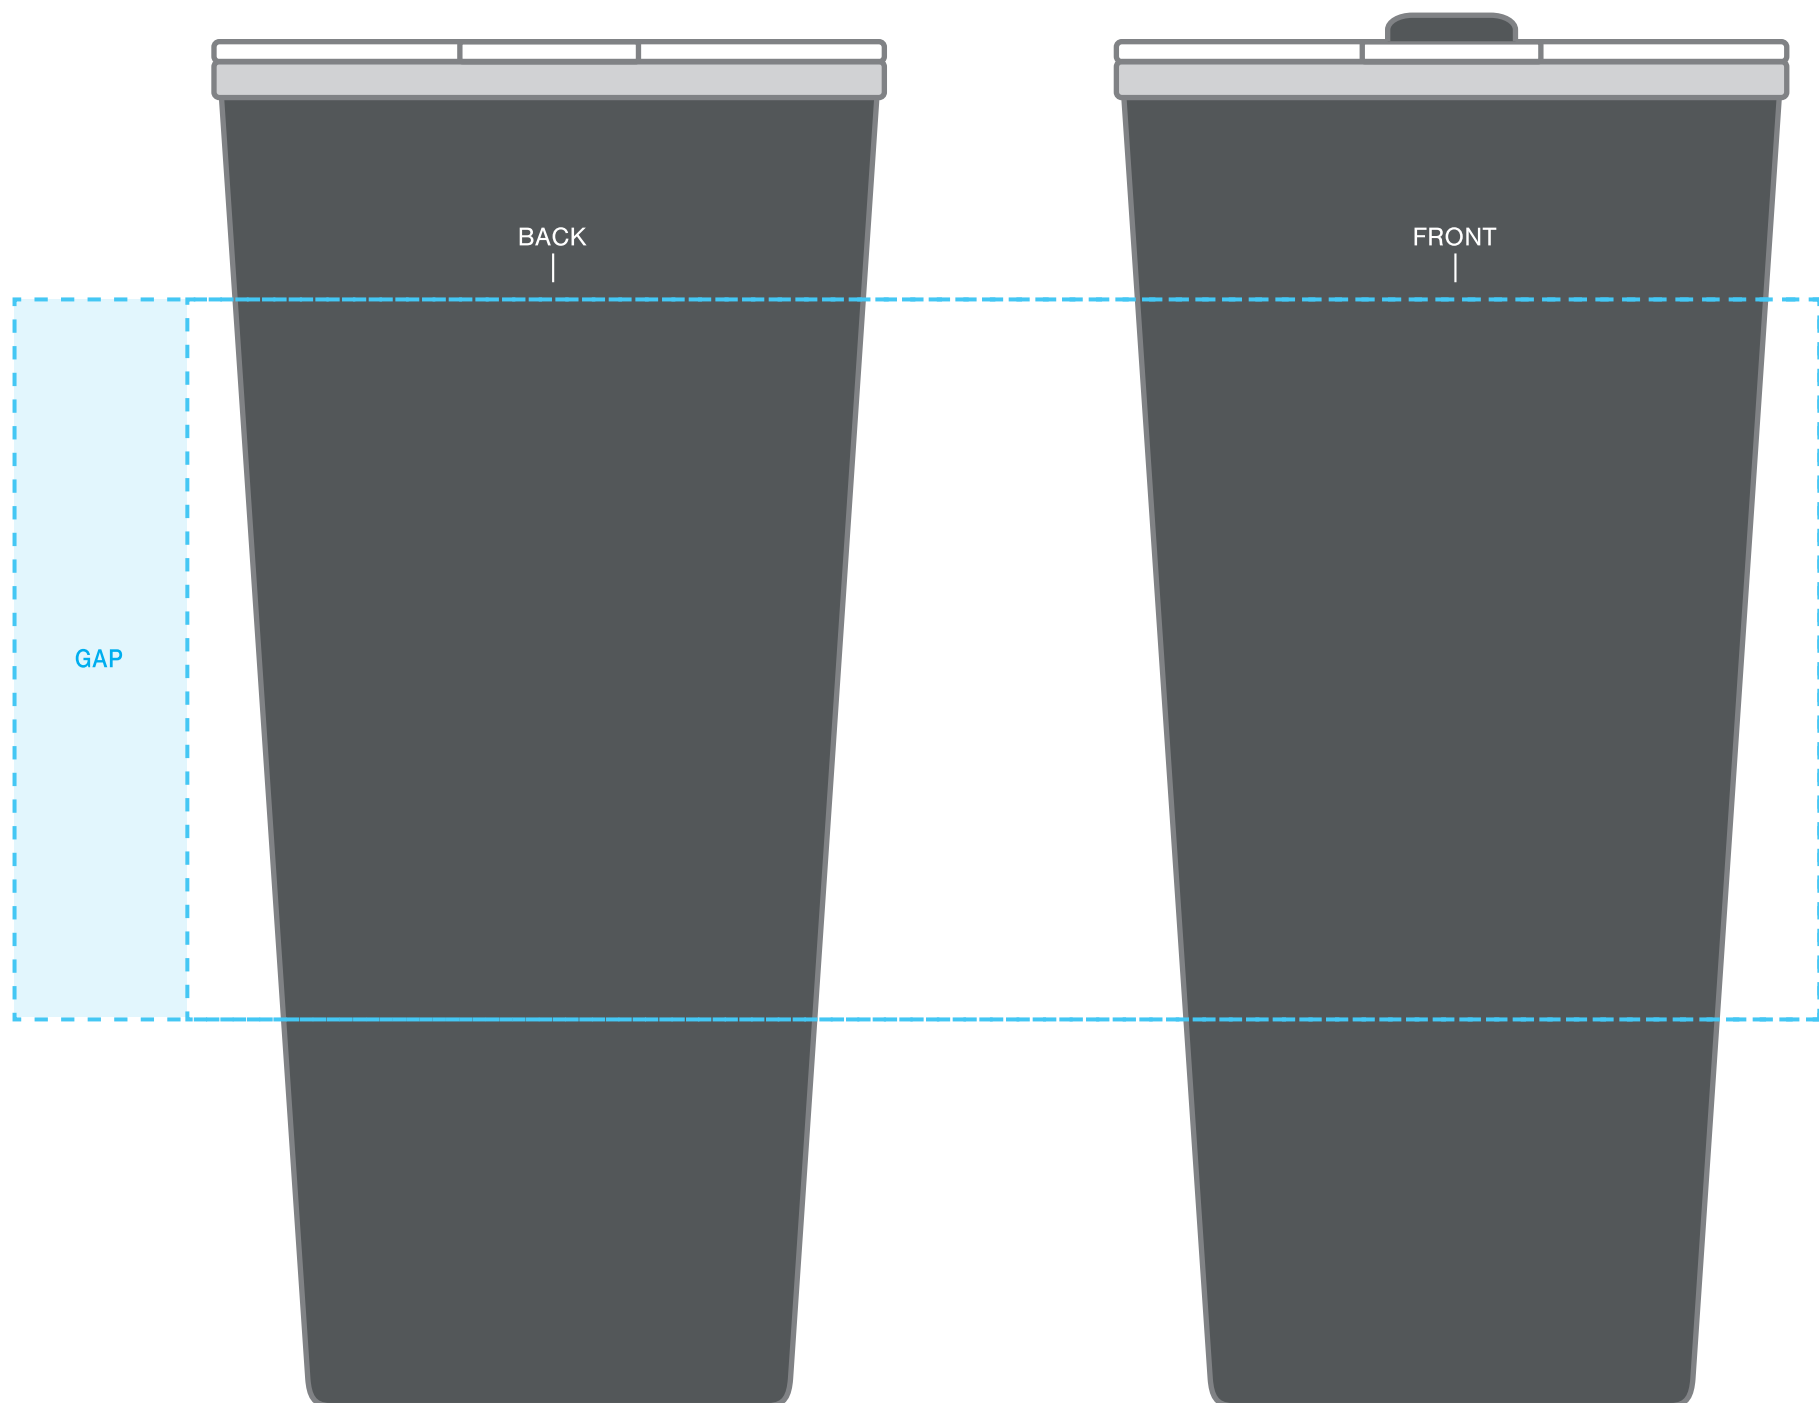

# SCREENPRINT

IMPRINT AT 100%

**\*\*CIRCLES/SQUARES WILL WARP ON TAPERED ITEM\*\***

## 16.9 OZ COOPER

**AVAILABLE IMPRINT AREA** = 3.75" h x 2.75" w x 8.5" wrap  
[9.4" full wrap when printing more than one color]