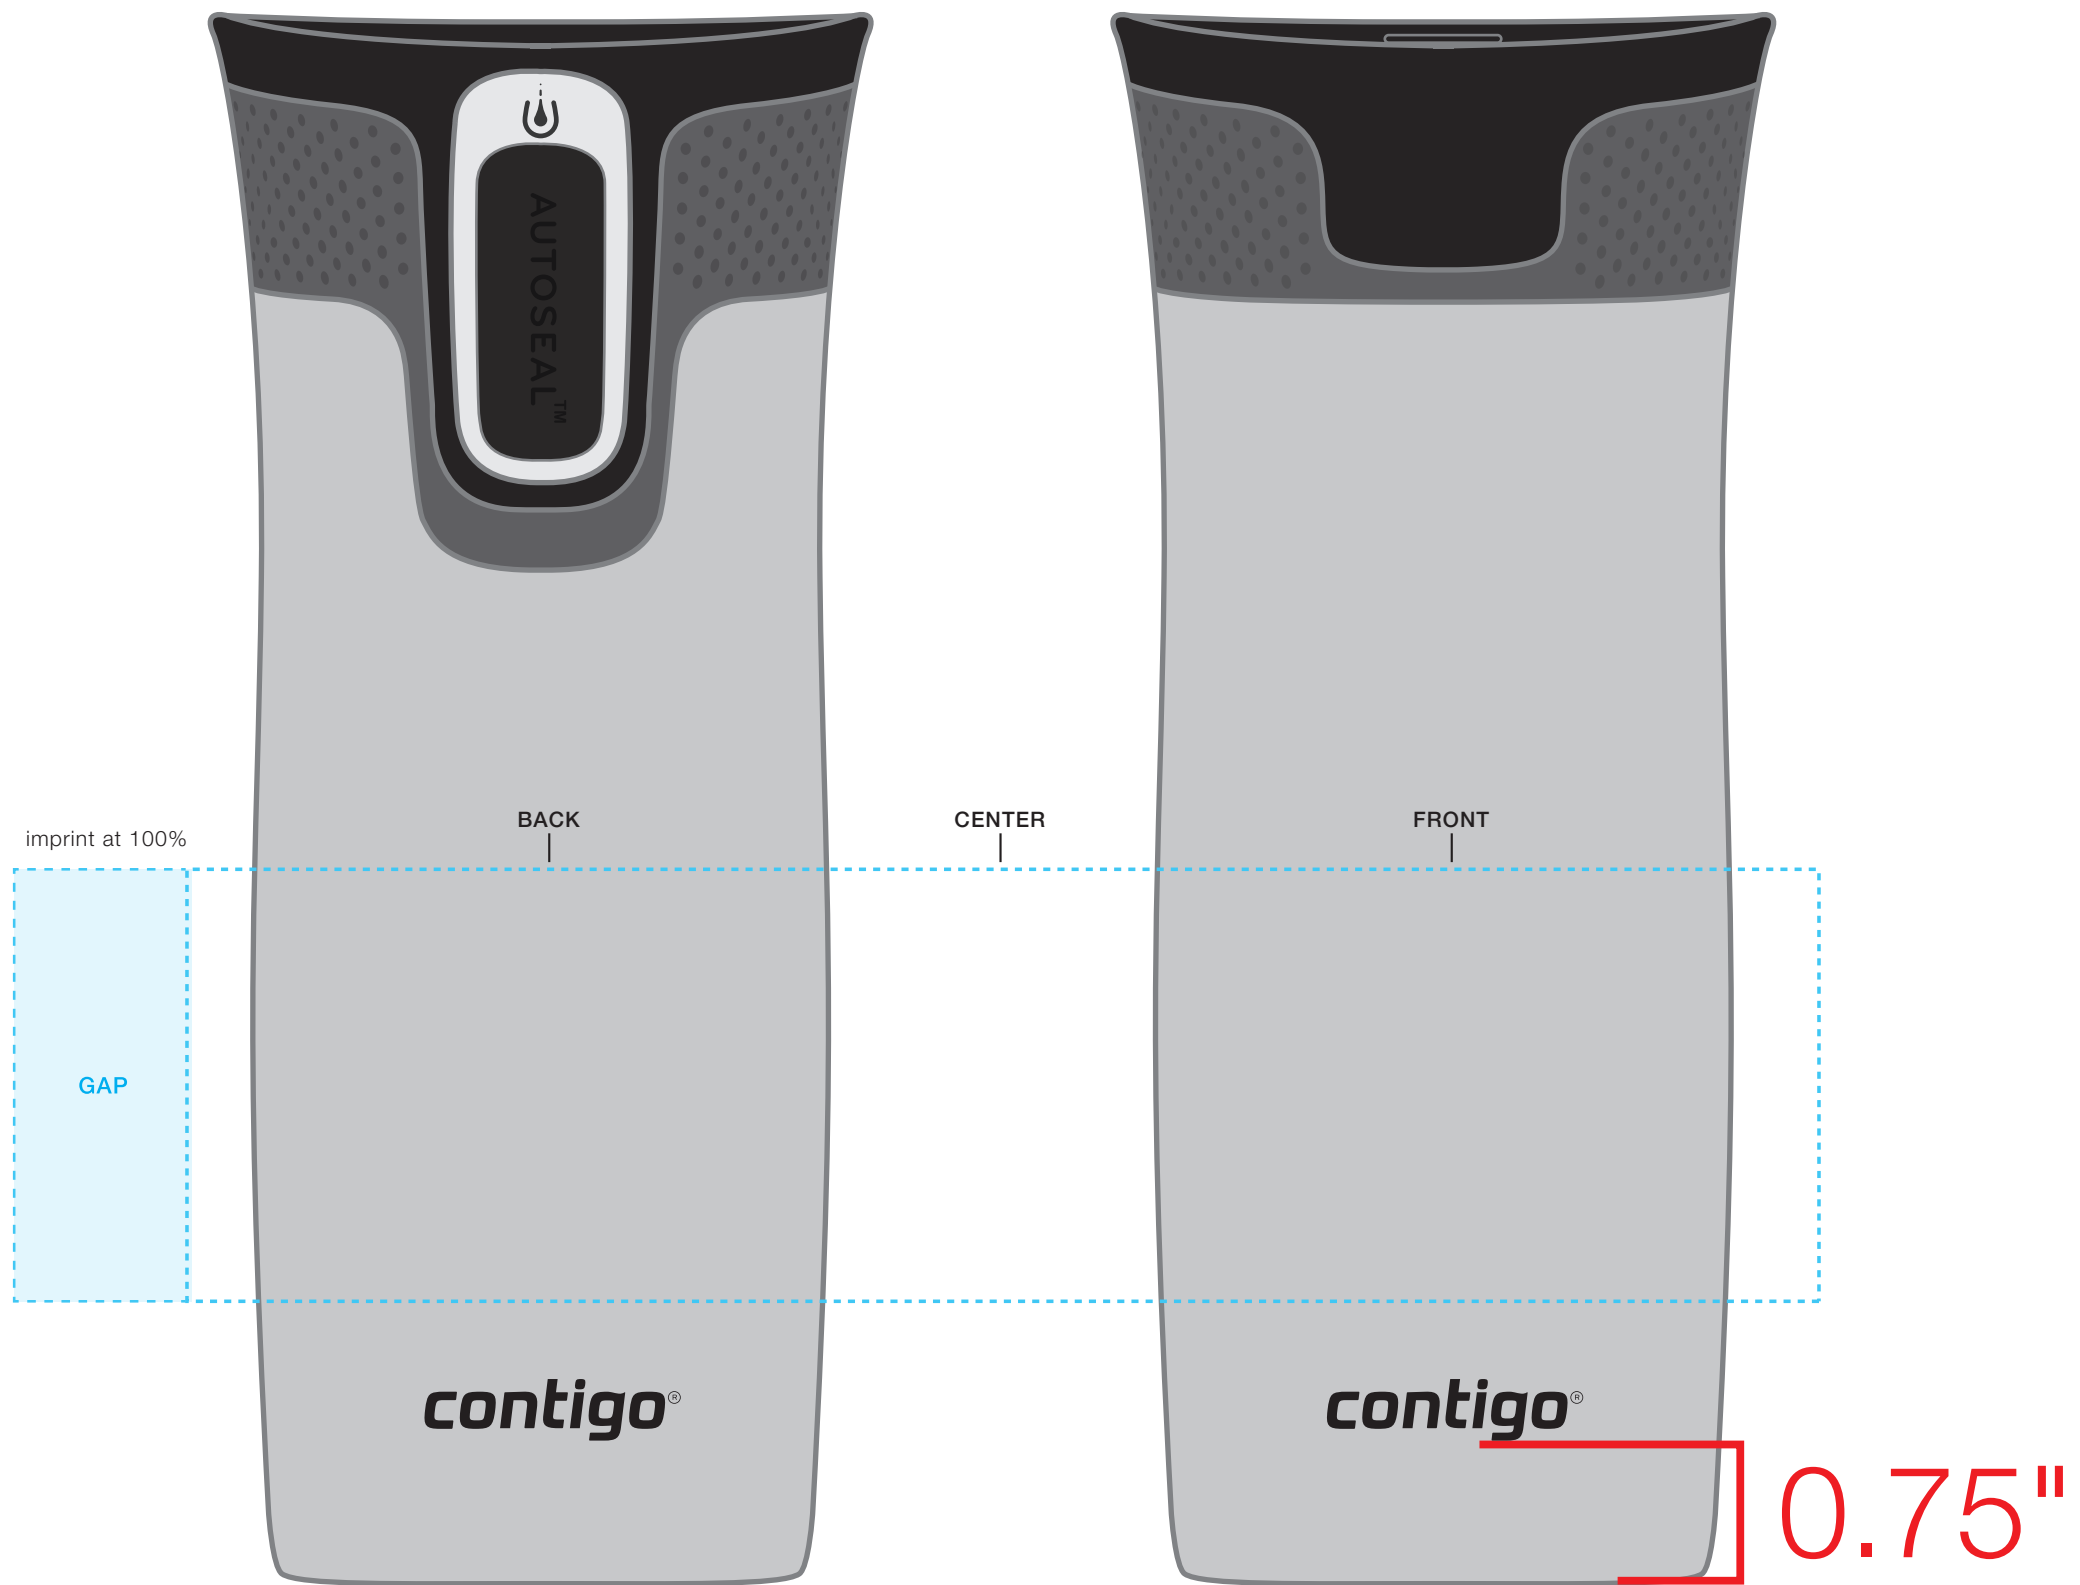

CONTIGO LOGOS PRINT 0.75" FROM BOTTOM
CONTIGO LOGOS WILL BE PRINTED A COLOR FROM WITHIN ARTWORK
****CIRCLES AND/OR SQUARES WILL WARP DUE TO THE SHAPE OF THE ITEM****

contigo west loop
AVAILABLE IMPRINT AREA [DASHED BLUE LINE]= 2.25" h x 2.75" w x 8.5" wrap
[9.4" full wrap when printing more than one imprint color]