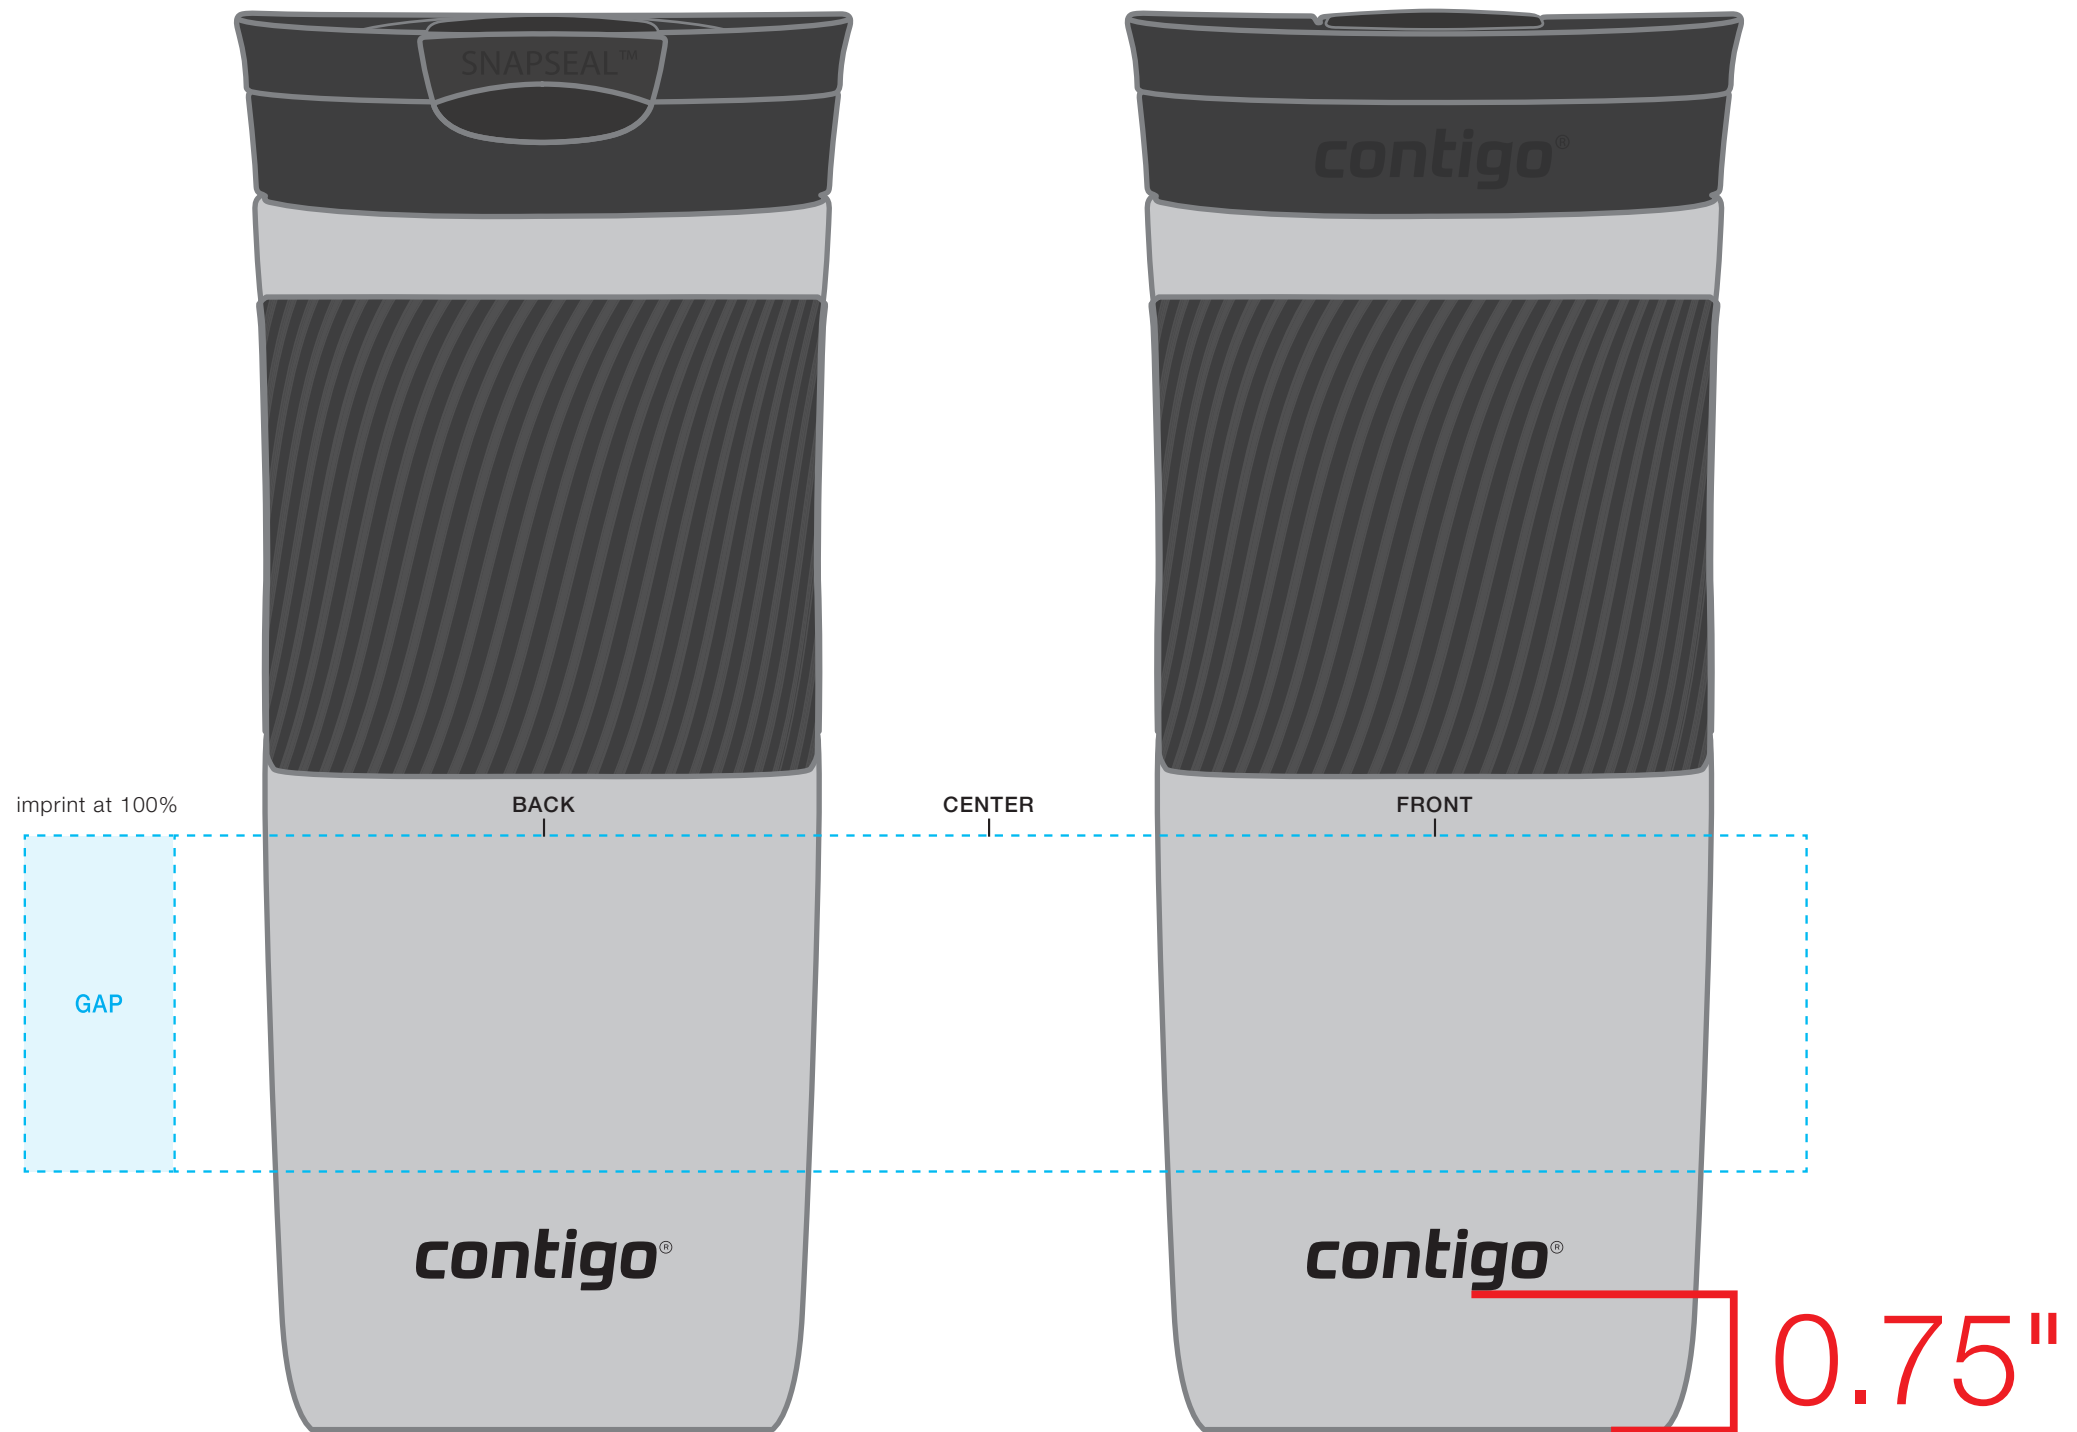

CONTIGO LOGOS PRINT 0.75" FROM BOTTOM
CONTIGO LOGOS WILL BE PRINTED A COLOR FROM WITHIN ARTWORK

contigo byron
AVAILABLE IMPRINT AREA [DASHED BLUE LINE]= 1.75" h x 2.75" w x 8.5" wrap
[9.28" full wrap when printing more than one imprint color]