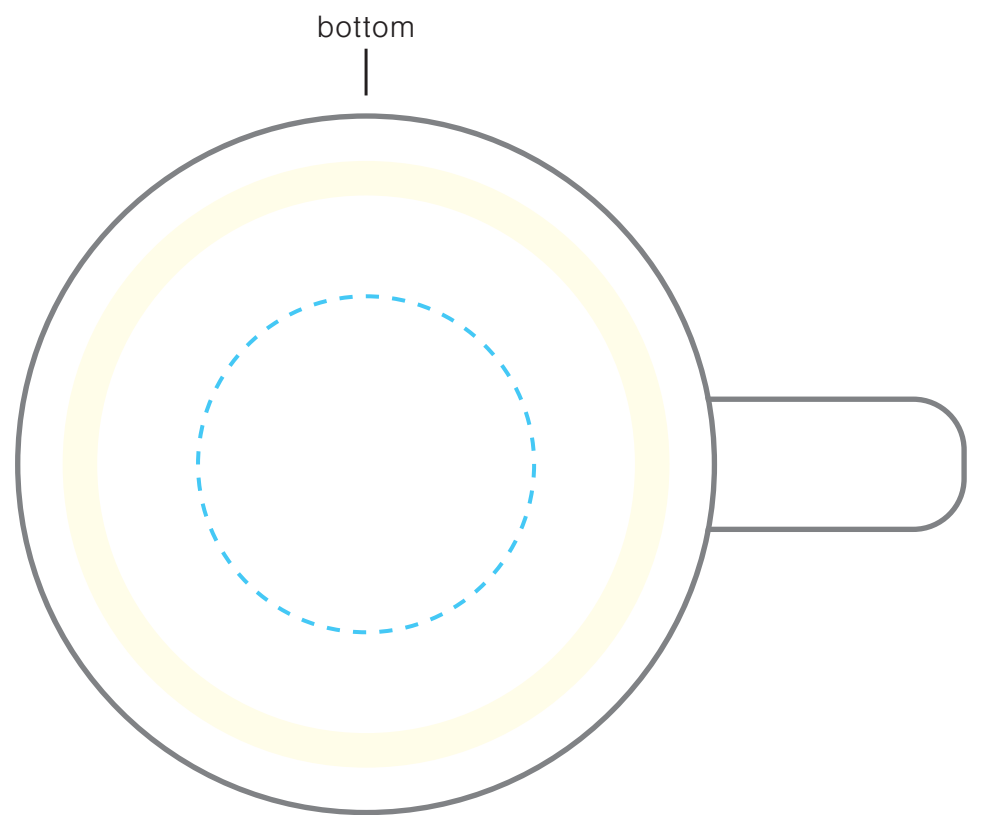

# SCREENPRINT

IMPRINT AT 100%

**\*\*CIRCLES/SQUARES WILL WARP ON TAPERED ITEM\*\***

## 14 OZ MADRID MUG

AVAILABLE IMPRINT AREA = 2.75" h x 2.75" w x 8.25" wrap

BOTTOM IMPRINT AREA = 1.75"ø