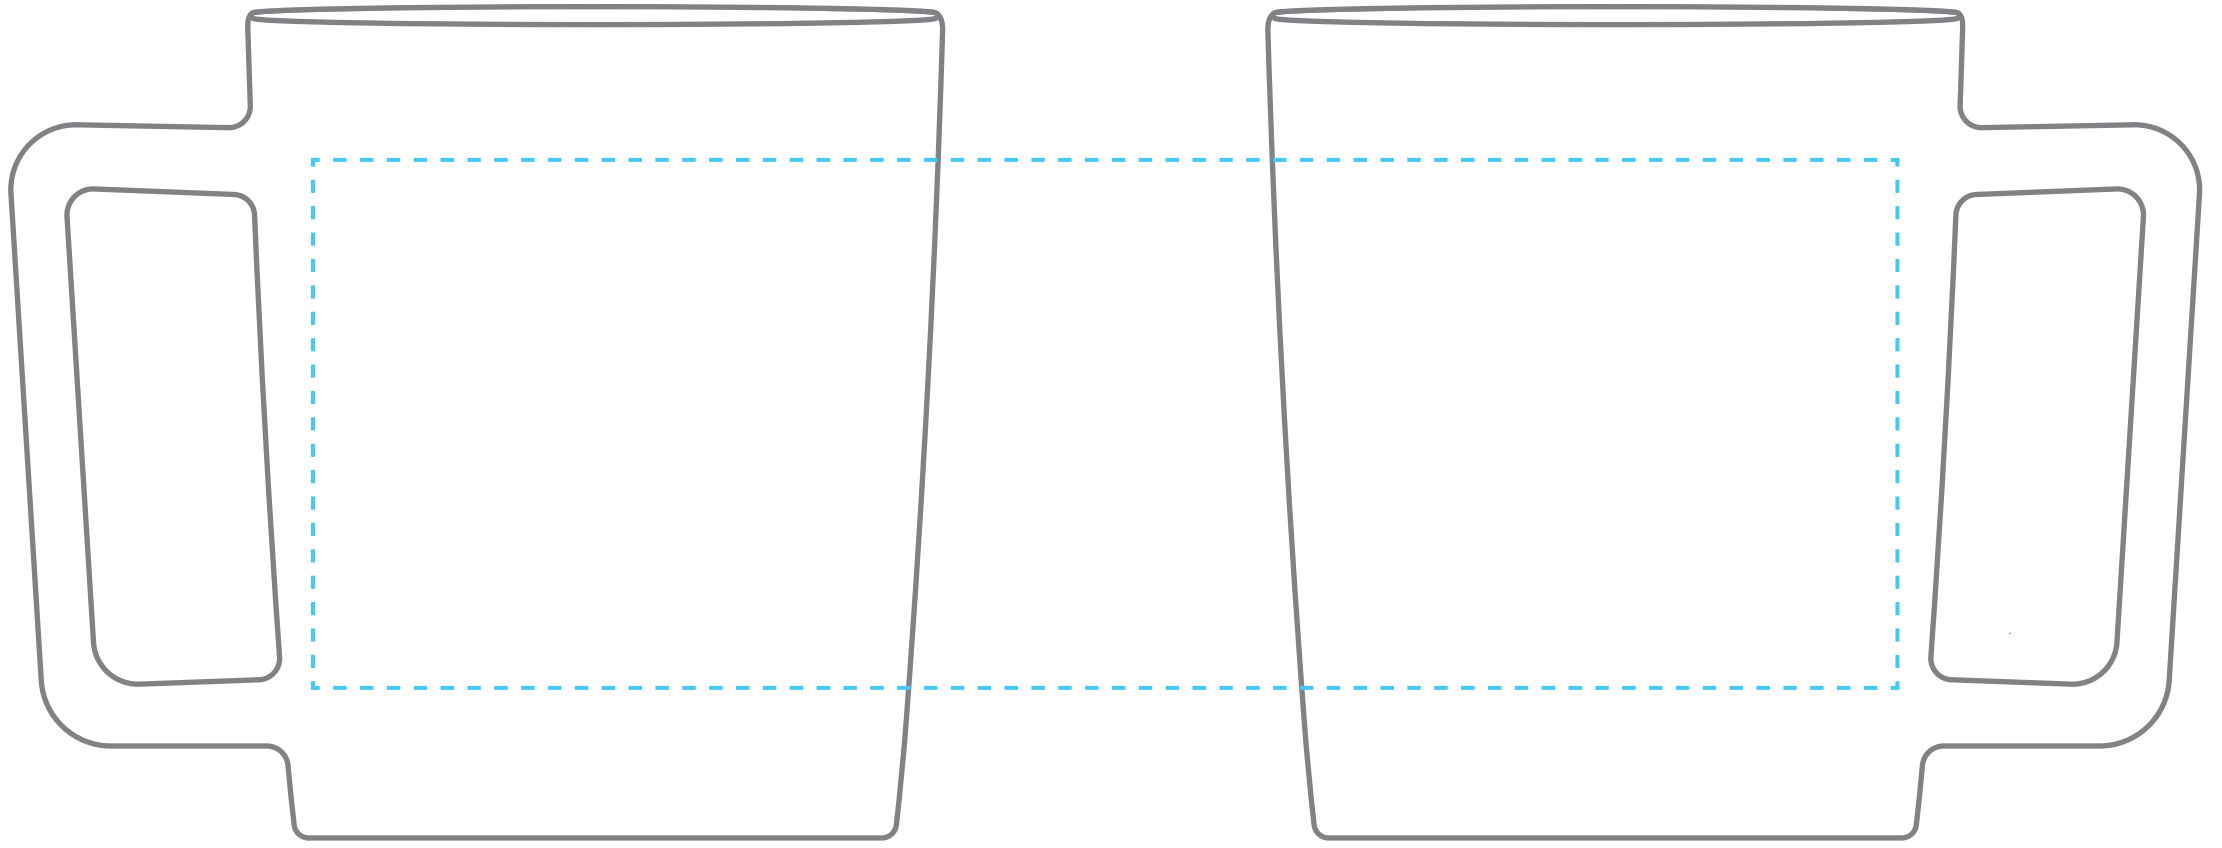

# SCREENPRINT

IMPRINT AT 100%

**\*\*CIRCLES/SQUARES WILL WARP ON TAPERED ITEM\*\***

## 14 OZ MADRID MUG

AVAILABLE IMPRINT AREA = 2.75" h x 2.75" w x 8.25" wrap

BOTTOM IMPRINT AREA = 1.75"ø