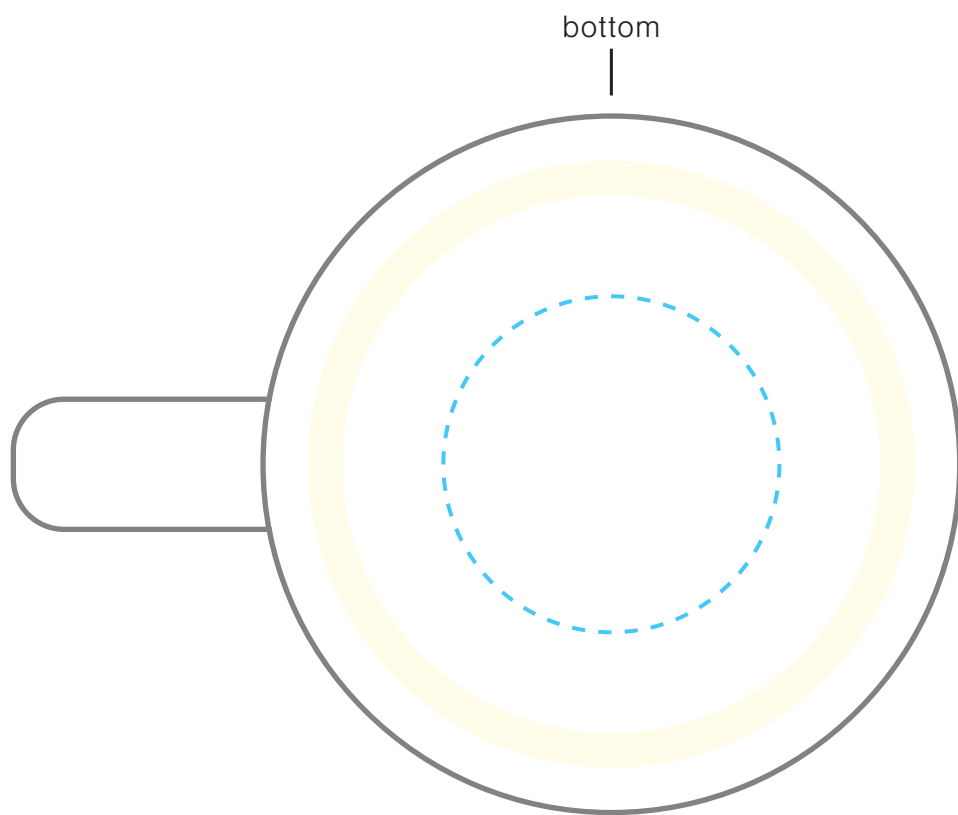

# SCREENPRINT

IMPRINT AT 100%

**\*\*CIRCLES/SQUARES WILL WARP ON TAPERED ITEM\*\***

## 14 OZ MADRID MUG

AVAILABLE IMPRINT AREA = 2.75" h x 2.75" w x 8.25" wrap

BOTTOM IMPRINT AREA = 1.75"ø