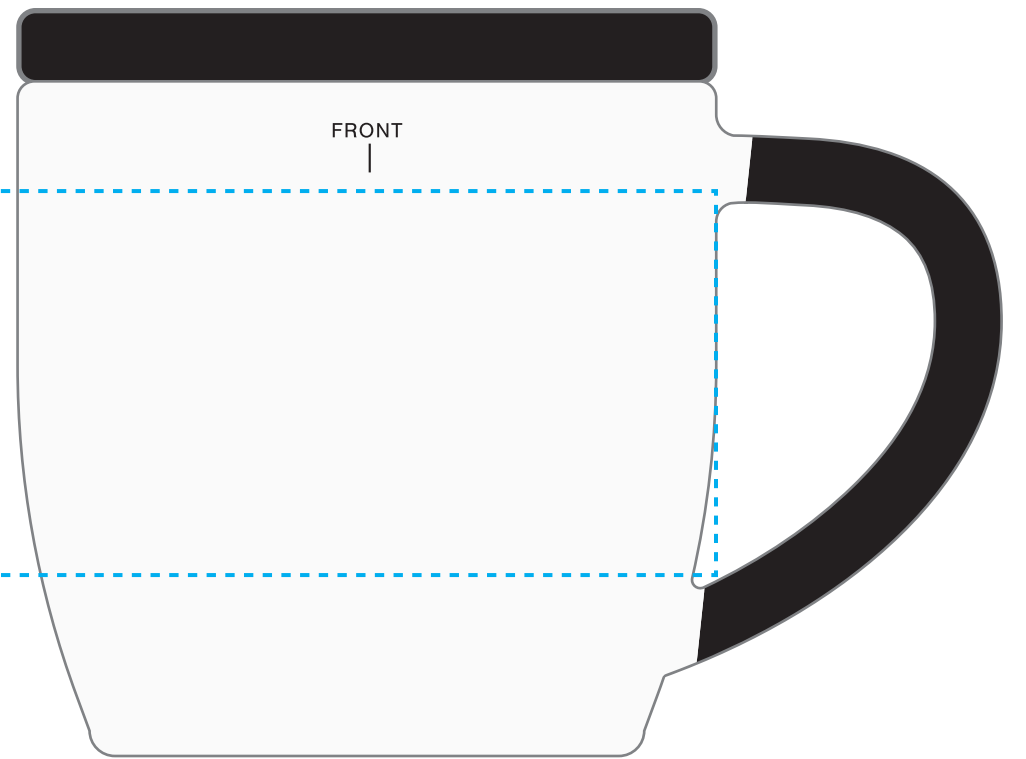

**\*\*CIRCLES/SQUARES WILL WARP ON TAPERED ITEM\*\***

CENTER

BOTTOM

BOTTOM

10 oz monza mug  
AVAILABLE IMPRINT AREA [DASHED BLUE LINE] = 2" h x 2.75" w x 9.25" wrap  
LID IMPRINT AREA = 1.75" diameter  
BOTTOM IMPRINT AREA = 1.7" diameter