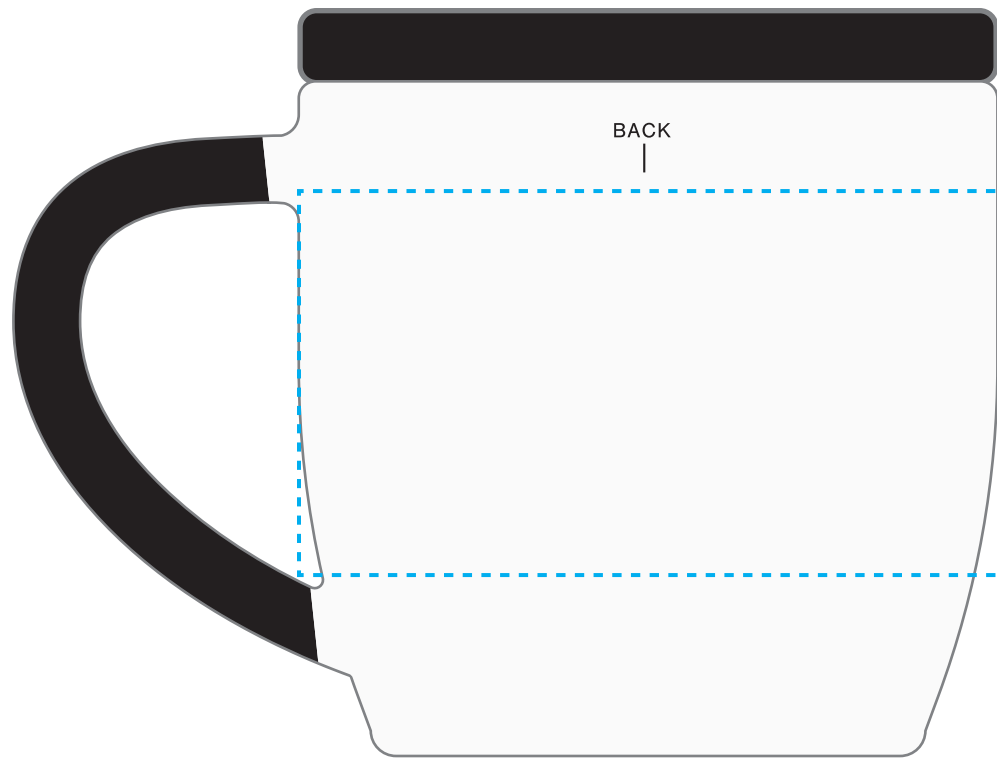

**\*\*CIRCLES/SQUARES WILL WARP ON TAPERED ITEM\*\***

CENTER

BOTTOM

BOTTOM

10 oz monza mug  
AVAILABLE IMPRINT AREA [DASHED BLUE LINE] = 2" h x 2.75" w x 9.25" wrap  
LID IMPRINT AREA = 1.75" diameter  
BOTTOM IMPRINT AREA = 1.7" diameter