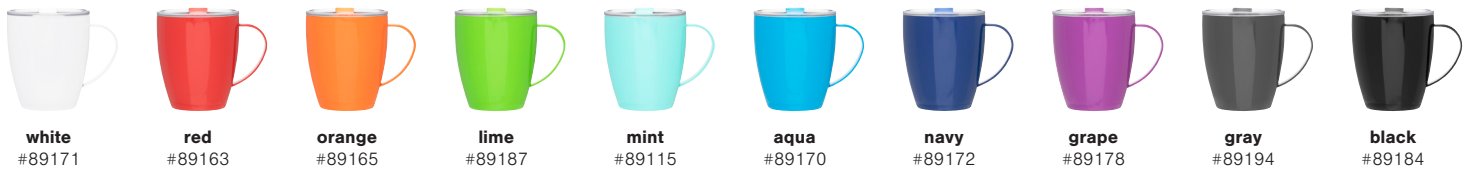

### haus

12 oz double wall 18/8 stainless steel thermal mug with copper vacuum insulation, clear acrylic push-on lid, and matching swivel · for hot and cold beverages · gift box included

**white**  
#89171

**red**  
#89163

**orange**  
#89165

**lime**  
#89187

**mint**  
#89115

**aqua**  
#89170

**navy**  
#89172

**grape**  
#89178

**gray**  
#89194

### denali

40 oz double wall 18/8 stainless steel thermal mug with copper vacuum insulation, stainless steel rim, dual-purpose push-on clear lid, matching sliding closure, flexible wide silicone straw, and powder coated finish · for hot and cold beverages · gift box included