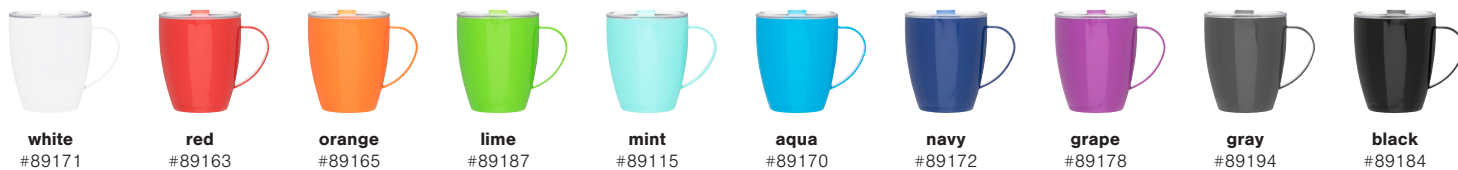

HAPPY MOTHER'S DAY!

MAY 14

haus

12 oz double wall 18/8 stainless steel thermal mug with copper vacuum insulation, clear acrylic push-on lid, and matching swivel · for hot and cold beverages · gift box included

white
#89171

red
#89163

orange
#89165

lime
#89187

mint
#89115

aqua
#89170

navy
#89172

grape
#89178

gray
#89194

black
#89184

denali

40 oz double wall 18/8 stainless steel thermal mug with copper vacuum insulation, stainless steel rim, dual-purpose push-on clear lid, matching sliding closure, flexible wide silicone straw, and powder coated finish · for hot and cold beverages · gift box included

white
#945271

forage
#945279

landfall
#945260

navy
#945212

slate
#945294

black
#945244