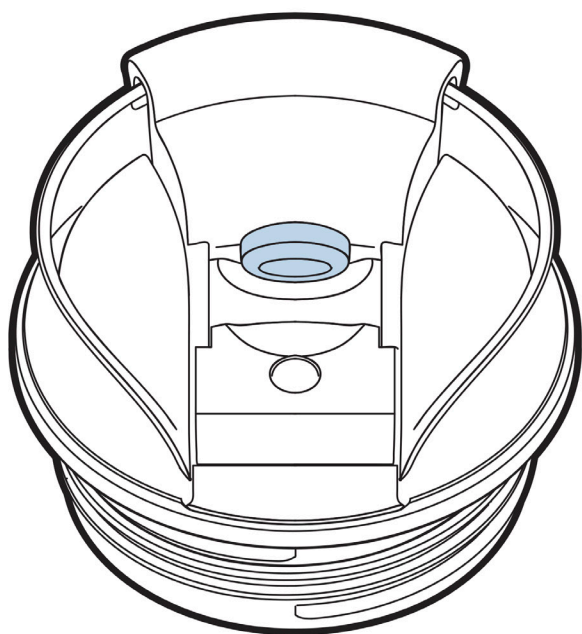

NOW IN STOCK!

chill & glacier with high stock in both CA & NC

stainless
#81961

matte black
#81944

spoleto

20.9 oz double wall 18/8 stainless steel thermal tumbler with copper vacuum insulation and one-touch push-button threaded lid with locking mechanism · patent pending